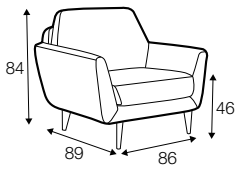

# Rucola

« page 114

STD

LUX

PRE

CLS

RICH

PLUS

FC

LC

LCV

Buttons available in one colour.

armchair

footstool 81x51  
fixed cushion

footstool 81x51  
loose cushion

2 seater

2,5 seater

3 seater

example with buttons  
3 seater

## extra dimensions

depth of seat