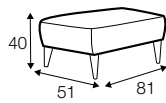

FC

LC

LCV

Buttons available in one colour.

armchair

footstool 81x51  
fixed cushion

footstool 81x51  
loose cushion

2 seater

2,5 seater

3 seater

example with buttons  
3 seater

## extra dimensions

depth of seat