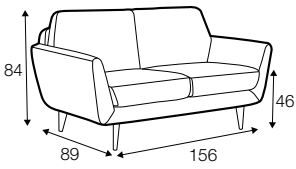

FC

LC

LCV

Buttons available in one colour.

armchair

footstool 81x51  
fixed cushion

footstool 81x51  
loose cushion

2 seater

2,5 seater

3 seater

example with buttons  
3 seater

## extra dimensions

depth of seat