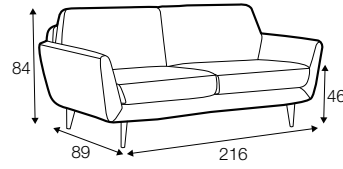

FC

LC

LCV

Buttons available in one colour.

armchair

footstool 81x51  
fixed cushion

footstool 81x51  
loose cushion

2 seater

2,5 seater

3 seater

example with buttons  
3 seater

## extra dimensions

depth of seat