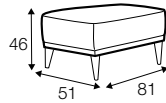

FC

LC

LCV

Buttons available in one colour.

armchair

footstool 81x51  
fixed cushion

footstool 81x51  
loose cushion

2 seater

2,5 seater

3 seater

example with buttons  
3 seater

## extra dimensions

depth of seat