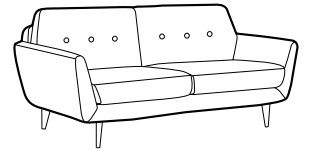

FC

LC

LCV

Buttons available in one colour.

armchair

footstool 81x51  
fixed cushion

footstool 81x51  
loose cushion

2 seater

2,5 seater

3 seater

example with buttons  
3 seater