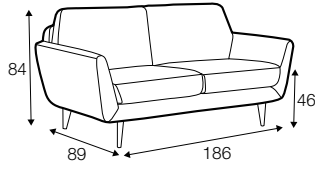

FC

LC

LCV

Buttons available in one colour.

armchair

footstool 81x51  
fixed cushion

footstool 81x51  
loose cushion

2 seater

2,5 seater

3 seater

example with buttons  
3 seater

## extra dimensions

depth of seat