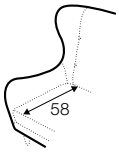

# Pola

« page 108

Buttons available in one colour.

armchair

footstool 55x50

2,5 seater

example of leather cover  
2,5 seater

## extra dimensions

depth of seat

## legs

no. 91  
wood  
front

no. 91  
wood  
back