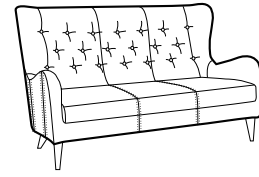

# Pola

« page 108

Buttons available in one colour.

armchair

footstool 55x50

2,5 seater

example of leather cover  
2,5 seater

## extra dimensions

depth of seat