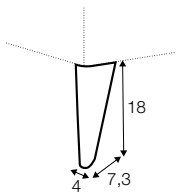

legs

no. 91
wood
front