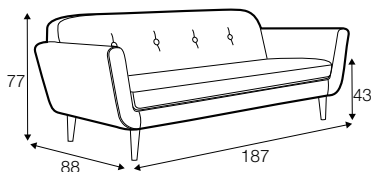

FC

LC

LCV

Buttons available in one colour.

armchair

footstool 82x52

2 seater

2,5 seater

3 seater

extra dimensions

depth of seat

legs

no. 138
wood