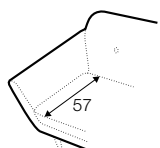

FC

LC

LCV

Buttons available in one colour.

armchair

footstool 82x52

2 seater

2,5 seater

3 seater

extra dimensions

depth of seat

legs

no. 138
wood