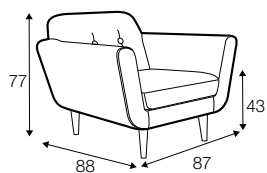

FC

LC

LCV

Buttons available in one colour.

armchair

footstool 82x52

2 seater

2,5 seater

3 seater

extra dimensions

depth of seat

legs

no. 138
wood