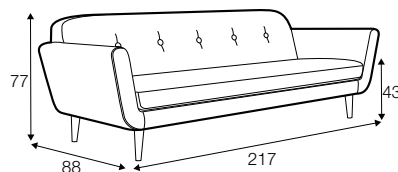

FC

LC

LCV

Buttons available in one colour.

armchair

footstool 82x52

2 seater

2,5 seater

3 seater

extra dimensions

depth of seat

legs

no. 138
wood