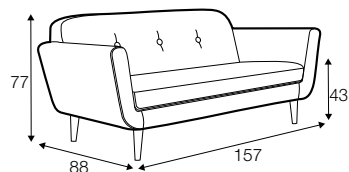

FC

LC

LCV

Buttons available in one colour.

armchair

footstool 82x52

2 seater

2,5 seater

3 seater

extra dimensions

depth of seat

legs

no. 138
wood