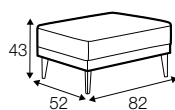

FC

LC

LCV

Buttons available in one colour.

armchair

footstool 82x52

2 seater

2,5 seater

3 seater

extra dimensions

depth of seat

legs

no. 138
wood