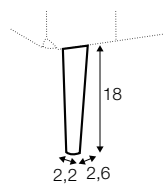

FC

LC

LCV

Buttons available in one colour.

armchair

footstool 82x52

2 seater

2,5 seater

3 seater

extra dimensions

depth of seat

legs

no. 138
wood