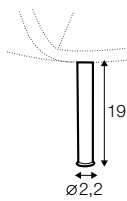

FC

LC

LCV

2 seater

3 seater

extra dimensions

depth of seat

depth of seat
without cushions

legs

no. 164
wood
front

no. 164A
wood
back

no. 165
metal chrome,
painted black or grey
and brushed steel
front

no. 165A
metal chrome,
painted black or grey
and brushed steel
back