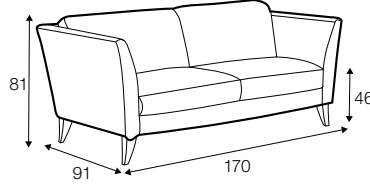

FC

LC

LCV

armchair

footstool 85x70

2 seater

3 seater

set 1 right / or left  
3 seater left / or right + chaiselongue right / or left

set 2 right / or left  
2 seater left / or right + chaiselongue right / or left

## extra dimensions

depth of seat