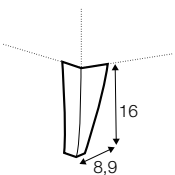

legs

no. 131 left / or right
wood