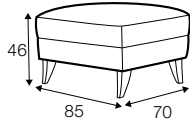

FC

LC

LCV

armchair

footstool 85x70

2 seater

3 seater

set 1 right / or left  
3 seater left / or right + chaiselongue right / or left

## extra dimensions

depth of seat