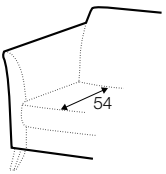

FC

LC

LCV

armchair

footstool 85x70

2 seater

3 seater

set 1 right / or left  
3 seater left / or right + chaiselongue right / or left

set 2 right / or left  
2 seater left / or right + chaiselongue right / or left

## extra dimensions

depth of seat