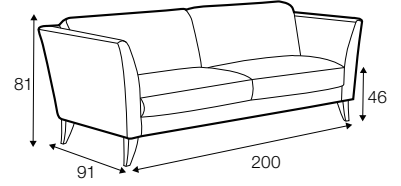

FC

LC

LCV

armchair

footstool 85x70

2 seater

3 seater

set 1 right / or left  
3 seater left / or right + chaiselongue right / or left

set 2 right / or left  
2 seater left / or right + chaiselongue right / or left

## extra dimensions

depth of seat