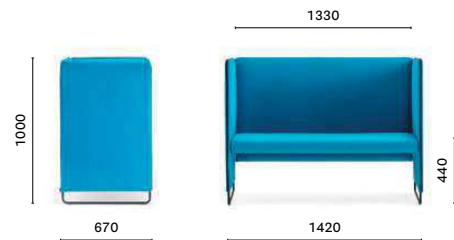

Lounge version, depth
Versione lounge,
profondità
710 mm

ZIPL1P

SIZES / DIMENSIONI

ZIP2P/100

Upholstered modular seating,
steel tube frame

ZIP1P/100

Upholstered modular seating,
steel tube frame

ZIP2P/140

Upholstered modular seating,
steel tube frame

ZIP1P/140

upholstered modular seating,
steel tube frame

ZIPL1P

Lounge upholstered modular
seating, steel tube frame

FINISHES / FINITURE

powder coated / verniciato