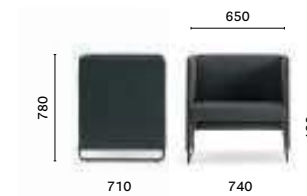

Lounge version, depth
Versione lounge,
profondità
710 mm

ZIPL1P

SIZES / DIMENSIONI

ZIP2P/100

Upholstered modular seating,
steel tube frame

ZIP1P/100

Upholstered modular seating,
steel tube frame

ZIP2P/140

Upholstered modular seating,
steel tube frame

ZIP1P/140

upholstered modular seating,
steel tube frame

ZIPL1P

Lounge upholstered modular
seating, steel tube frame

FINISHES / FINITURE

powder coated / verniciato