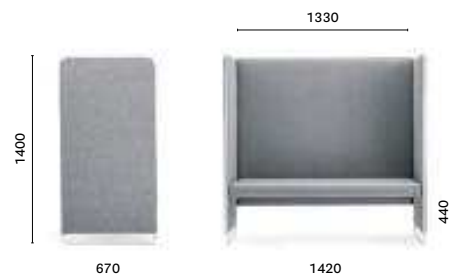

Lounge version, depth
Versione lounge,
profondità
710 mm

ZIPL1P

SIZES / DIMENSIONI

ZIP2P/100

Upholstered modular seating,
steel tube frame

ZIP1P/100

Upholstered modular seating,
steel tube frame

ZIP2P/140

Upholstered modular seating,
steel tube frame

ZIP1P/140

upholstered modular seating,
steel tube frame

ZIPL1P

Lounge upholstered modular
seating, steel tube frame

FINISHES / FINITURE

powder coated / verniciato