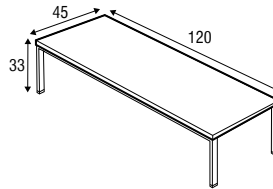

URBAN COFFEE

TERRY O'NEILL'S ROCK 'N' ROLL ALBUM

URBAN table

A table with an attitude. Minimalistic legs in metal carry the handmade tabletops in architectural concrete or best quality wood. Rectangular, square and round shapes are available and it is possible to combine into a two level table.

Design: Niels Gammelgaard

coffee table \varnothing 80
h-41

coffee table 90x55
h-41

coffee table 120x45
h-33

console table 120x45
h-70

coffee table 130x70
h-33

coffee table 120x120
h-33

available materials for top