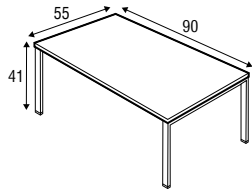

URBAN COFFEE

TERRY O'NEILL'S ROCK 'N' ROLL ALBUM

URBAN table

A table with an attitude. Minimalistic legs in metal carry the handmade tabletops in architectural concrete or best quality wood. Rectangular, square and round shapes are available and it is possible to combine into a two level table.

Design: Niels Gammelgaard

coffee table \varnothing 80
h-41

coffee table 90x55
h-41

coffee table 120x45
h-33

console table 120x45
h-70

coffee table 130x70
h-33

coffee table 120x120
h-33

available materials for top