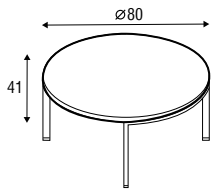

URBAN COFFEE

TERRY O'NEILL'S ROCK 'N' ROLL ALBUM

URBAN table

A table with an attitude. Minimalistic legs in metal carry the handmade tabletops in architectural concrete or best quality wood. Rectangular, square and round shapes are available and it is possible to combine into a two level table.

Design: Niels Gammelgaard

coffee table \varnothing 80
h-41

coffee table 90x55
h-41

coffee table 120x45
h-33

console table 120x45
h-70

coffee table 130x70
h-33

coffee table 120x120
h-33

available materials for top