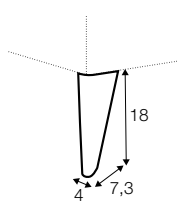

set 1 right / or left

2 seater left / or right + chaiselongue right / or left

set 2 right / or left

3 seater left / or right + chaiselongue right / or left

set 3 right / or left

2 seater left / or right + divan right / or left

set 4 right / or left

3 seater left / or right + divan right / or left

extra dimensions

depth of seat

accessories

headrest with roll L-50

legs

no. 135
wood