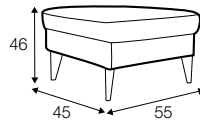

FC

LC

LCV

armchair

footstool 55x45

2 seater

2,5 seater

3 seater

set 1 right / or left

2 seater left / or right + chaiselongue right / or left

set 2 right / or left

3 seater left / or right + chaiselongue right / or left

set 3 right / or left

2 seater left / or right + divan right / or left

set 4 right / or left

3 seater left / or right + divan right / or left

extra dimensions

depth of seat

accessories

headrest with roll L-50

legs

no. 135
wood