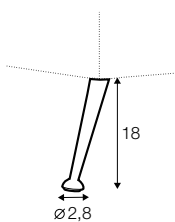

no. 175
metal chrome
and painted
black or grey