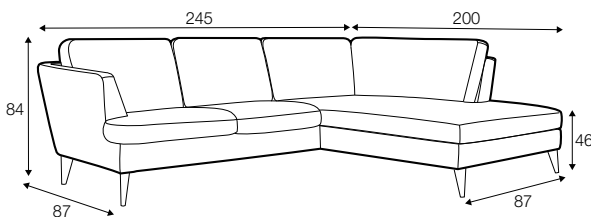

FC

LC

LCV

armchair

footstool 55x45

2 seater

2,5 seater

3 seater

set 1 right / or left

2 seater left / or right + chaiselongue right / or left

set 2 right / or left

3 seater left / or right + chaiselongue right / or left

set 3 right / or left

2 seater left / or right + divan right / or left

set 4 right / or left

3 seater left / or right + divan right / or left

extra dimensions

depth of seat

accessories

headrest with roll L-50

legs

no. 135
wood