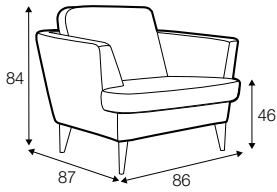

FC

LC

LCV

armchair

footstool 55x45

2 seater

2,5 seater

3 seater

set 1 right / or left

2 seater left / or right + chaiselongue right / or left

set 2 right / or left

3 seater left / or right + chaiselongue right / or left

set 3 right / or left

2 seater left / or right + divan right / or left

set 4 right / or left

3 seater left / or right + divan right / or left

extra dimensions

depth of seat

accessories

headrest with roll L-50

legs

no. 135
wood