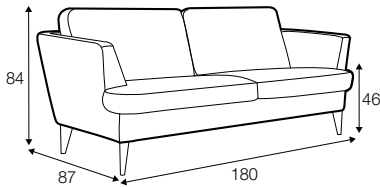

FC

LC

LCV

armchair

footstool 55x45

2 seater

2,5 seater

3 seater

set 1 right / or left

2 seater left / or right + chaiselongue right / or left

set 2 right / or left

3 seater left / or right + chaiselongue right / or left

set 3 right / or left

2 seater left / or right + divan right / or left

set 4 right / or left

3 seater left / or right + divan right / or left

extra dimensions

depth of seat

accessories

headrest with roll L-50

legs

no. 135
wood