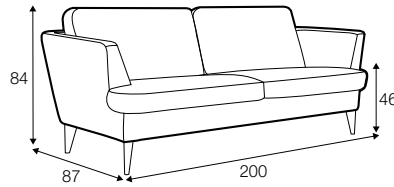

FC

LC

LCV

armchair

footstool 55x45

2 seater

2,5 seater

3 seater

set 1 right / or left

2 seater left / or right + chaiselongue right / or left

set 2 right / or left

3 seater left / or right + chaiselongue right / or left

set 3 right / or left

2 seater left / or right + divan right / or left

set 4 right / or left

3 seater left / or right + divan right / or left

extra dimensions

depth of seat

accessories

headrest with roll L-50

legs

no. 135
wood