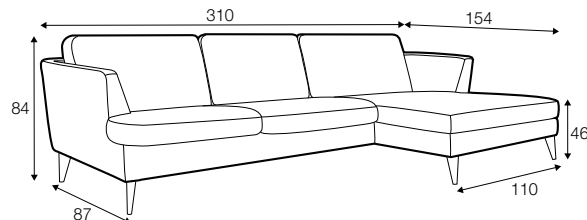

FC

LC

LCV

armchair

footstool 55x45

2 seater

2,5 seater

3 seater

set 1 right / or left

2 seater left / or right + chaiselongue right / or left

set 2 right / or left

3 seater left / or right + chaiselongue right / or left

set 3 right / or left

2 seater left / or right + divan right / or left

set 4 right / or left

3 seater left / or right + divan right / or left

extra dimensions

depth of seat

accessories

headrest with roll L-50

legs

no. 135
wood