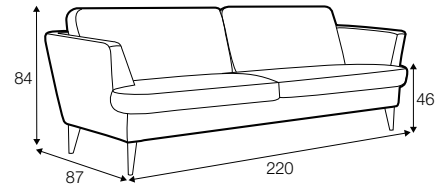

FC

LC

LCV

armchair

footstool 55x45

2 seater

2,5 seater

3 seater

set 1 right / or left

2 seater left / or right + chaiselongue right / or left

set 2 right / or left

3 seater left / or right + chaiselongue right / or left

set 3 right / or left

2 seater left / or right + divan right / or left

set 4 right / or left

3 seater left / or right + divan right / or left

extra dimensions

depth of seat

accessories

headrest with roll L-50

legs

no. 135
wood