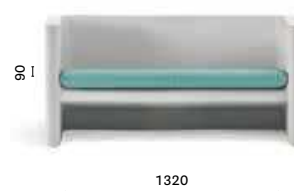

**626**

Polyethylene two seats sofa

**625.10**

Set of cushions for seat and back  
WIDTH: 585

**625.3**

Cushion for seat only  
WIDTH: 585

**626.10**

Set of cushions for seat and back  
WIDTH: 585

**626.3**

Cushion for seat only  
WIDTH: 585

**625.20**

Hpl top for single armrest

**625.30**

Hpl top for double armrest

FINISHES / FINITURE

polyethylene / polietilene