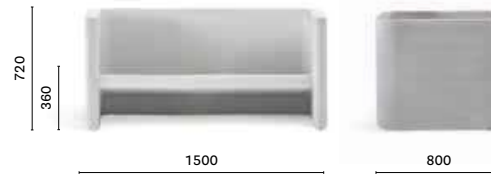

## Lounge armchair

Poltrona lounge

Seat height  
cushion included  
Altezza seduta  
incluso cuscino  
450 mm

625 + 625.10 + 625.30

## Temporary installation

Paratico, Italy

**Project:** Outdoor

**Products:** Sunset lounge armchair  
and sofa, Intrigo armchair,  
Nolita armchair, chaise longue  
and table

SIZES / DIMENSIONI

**625**

Polyethylene lounge armchair

**626**

Polyethylene two seats sofa

**625.10**

Set of cushions for seat and back  
WIDTH: 585

**625.3**

Cushion for seat only  
WIDTH: 585

**626.10**

Set of cushions for seat and back  
WIDTH: 585