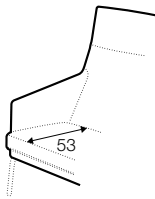

FC

LC

LCV

armchair

footstool

armchair with detail

extra dimensions

depth of seat

depth of seat
without cushion

legs

metal frame to armchair
black or grey

metal frame to footstool
black or grey