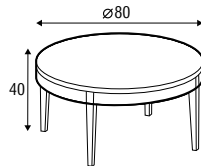

SECRET

COFFEE

SECRET table

The Secret coffee table comes in three unique round versions. One is made entirely of wood, the other two have a wooden top supported by a metal frame. And as the name suggests, they all hold a secret. Just slide the top and reveal the practical storage for small items.

Design: Niels Gammelgaard

coffee table $\varnothing 40$
h-55 all wooden

coffee table $\varnothing 50$
h-55 all wooden

coffee table $\varnothing 80$
h-40 all wooden

console table 120x35 h-70
with drawer
all wooden

coffee table $\varnothing 40$
h-55 with frame

coffee table $\varnothing 50$
h-55 with frame

coffee table $\varnothing 80$
h-40 with frame

available materials for top

wood: oak

wood: walnut

wood: bleached oak