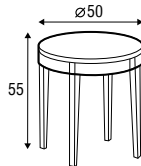

SECRET

COFFEE

SECRET table

The Secret coffee table comes in three unique round versions. One is made entirely of wood, the other two have a wooden top supported by a metal frame. And as the name suggests, they all hold a secret. Just slide the top and reveal the practical storage for small items.

Design: Niels Gammelgaard

coffee table $\varnothing 40$
h-55 all wooden

coffee table $\varnothing 50$
h-55 all wooden

coffee table $\varnothing 80$
h-40 all wooden

console table 120x35 h-70
with drawer
all wooden

coffee table $\varnothing 40$
h-55 with frame

coffee table $\varnothing 50$
h-55 with frame

coffee table $\varnothing 80$
h-40 with frame

available materials for top

wood: oak

wood: walnut

wood: bleached oak