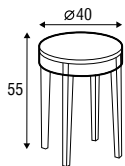

SECRET

COFFEE

SECRET table

The Secret coffee table comes in three unique round versions. One is made entirely of wood, the other two have a wooden top supported by a metal frame. And as the name suggests, they all hold a secret. Just slide the top and reveal the practical storage for small items.

Design: Niels Gammelgaard

coffee table $\varnothing 40$
h-55 all wooden

coffee table $\varnothing 50$
h-55 all wooden

coffee table $\varnothing 80$
h-40 all wooden

console table 120x35 h-70
with drawer
all wooden

coffee table $\varnothing 40$
h-55 with frame

coffee table $\varnothing 50$
h-55 with frame

coffee table $\varnothing 80$
h-40 with frame

available materials for top

wood: oak

wood: walnut

wood: bleached oak