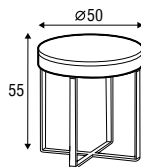

Design: Niels Gammelgaard

coffee table $\varnothing 40$
h-55 all wooden

coffee table $\varnothing 50$
h-55 all wooden

coffee table $\varnothing 80$
h-40 all wooden

console table 120x35 h-70
with drawer
all wooden

coffee table $\varnothing 40$
h-55 with frame

coffee table $\varnothing 50$
h-55 with frame

coffee table $\varnothing 80$
h-40 with frame

available materials for top

wood: oak

wood: walnut

wood: bleached oak