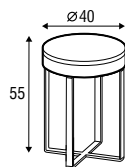

Design: Niels Gammelgaard

coffee table $\varnothing 40$
h-55 all wooden

coffee table $\varnothing 50$
h-55 all wooden

coffee table $\varnothing 80$
h-40 all wooden

console table 120x35 h-70
with drawer
all wooden

coffee table $\varnothing 40$
h-55 with frame

coffee table $\varnothing 50$
h-55 with frame

coffee table $\varnothing 80$
h-40 with frame

available materials for top

wood: oak

wood: walnut

wood: bleached oak