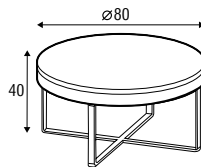

SECRET

COFFEE

SECRET table

The Secret coffee table comes in three unique round versions. One is made entirely of wood, the other two have a wooden top supported by a metal frame. And as the name suggests, they all hold a secret. Just slide the top and reveal the practical storage for small items.

Design: Niels Gammelgaard

coffee table $\varnothing 40$
h-55 all wooden

coffee table $\varnothing 50$
h-55 all wooden

coffee table $\varnothing 80$
h-40 all wooden

console table 120x35 h-70
with drawer
all wooden

coffee table $\varnothing 40$
h-55 with frame

coffee table $\varnothing 50$
h-55 with frame

coffee table $\varnothing 80$
h-40 with frame

available materials for top

wood: oak

wood: walnut

wood: bleached oak