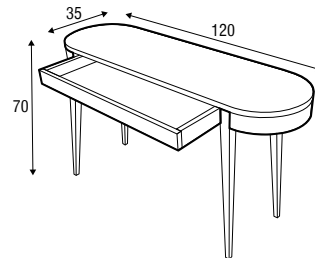

SECRET

COFFEE

SECRET table

The Secret coffee table comes in three unique round versions. One is made entirely of wood, the other two have a wooden top supported by a metal frame. And as the name suggests, they all hold a secret. Just slide the top and reveal the practical storage for small items.

Design: Niels Gammelgaard

coffee table $\varnothing 40$
h-55 all wooden

coffee table $\varnothing 50$
h-55 all wooden

coffee table $\varnothing 80$
h-40 all wooden

console table 120x35 h-70
with drawer
all wooden

coffee table $\varnothing 40$
h-55 with frame

coffee table $\varnothing 50$
h-55 with frame

coffee table $\varnothing 80$
h-40 with frame

available materials for top

wood: oak

wood: walnut

wood: bleached oak