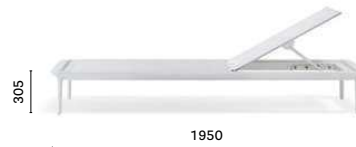

Lounge armchair

Poltrona lounge

REVA_P

Extruded
aluminium frame
Cornice in estruso
di alluminio

SIZES / DIMENSIONI

REVA_D

Three seats sofa, aluminium frame and legs

REVA_P

Lounge armchair, aluminium frame and legs

REVA.3

Optional side pillow

REVA_L

Sun lounger, aluminium frame and legs
BACKREST GRADES: 13°, 23°, 33°, 43°

REVA_L.3

Cushion for sun lounger
WIDTH: 730

FINISHES / FINITURE