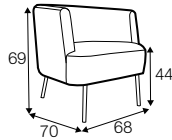

Play

« page 184

STD LUX PRE CLS RICH PLUS

FC LC LCV

pop

footstool 52x36

tune

solo

funk

swing

extra dimensions

depth of seat
pop

depth of seat
tune

depth of seat
solo

depth of seat
funk

depth of seat
swing