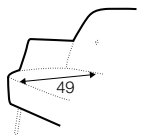

Play

« page 184

STD LUX PRE CLS RICH PLUS

FC LC LCV

pop

footstool 52x36

tune

solo

funk

swing

extra dimensions

depth of seat
pop

depth of seat
tune

depth of seat
solo

depth of seat
funk

depth of seat
swing