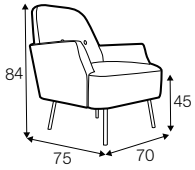

Play

« page 184

STD LUX PRE CLS RICH PLUS

FC LC LCV

pop

footstool 52x36

tune

solo

funk

swing

extra dimensions

depth of seat
pop

depth of seat
tune

depth of seat
solo

depth of seat
funk

depth of seat
swing