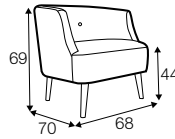

Play

« page 184

STD LUX PRE CLS RICH PLUS

FC LC LCV

pop

footstool 52x36

tune

solo

funk

swing

extra dimensions

depth of seat
pop

depth of seat
tune

depth of seat
solo

depth of seat
funk

depth of seat
swing