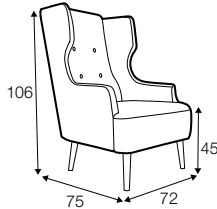

Play

« page 184

STD LUX PRE CLS RICH PLUS

FC LC LCV

pop

footstool 52x36

tune

solo

funk

swing

extra dimensions

depth of seat
pop

depth of seat
tune

depth of seat
solo

depth of seat
funk

depth of seat
swing