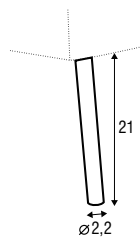

no. 184
metal painted
black or grey