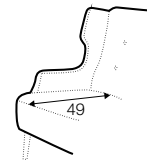

Play

« page 184

STD LUX PRE CLS RICH PLUS

FC LC LCV

pop

footstool 52x36

tune

solo

funk

swing

extra dimensions

depth of seat
pop

depth of seat
tune

depth of seat
solo

depth of seat
funk

depth of seat
swing