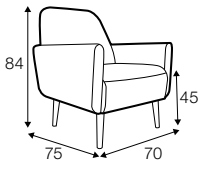

Play

« page 184

STD LUX PRE CLS RICH PLUS

FC LC LCV

pop

footstool 52x36

tune

solo

funk

swing

extra dimensions

depth of seat
pop

depth of seat
tune

depth of seat
solo

depth of seat
funk

depth of seat
swing