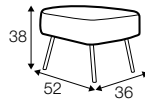

Play

« page 184

STD LUX PRE CLS RICH PLUS

FC LC LCV

pop

footstool 52x36

tune

solo

funk

swing

extra dimensions

depth of seat
pop

depth of seat
tune

depth of seat
solo

depth of seat
funk

depth of seat
swing