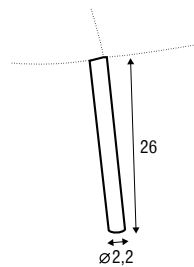

Oliver

« page 86

armchair
with metal frame

armchair
with legs

extra dimension

depth of seat

legs

metal frame
metal painted
black or grey
recommended

no. 181
metal painted
black or grey
front

no. 181A
metal painted
black or grey
back