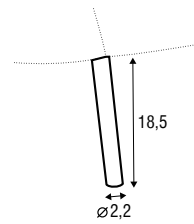

Oliver

« page 86

armchair
with metal frame

armchair
with legs

extra dimension

depth of seat

legs

metal frame
metal painted
black or grey
recommended

no. 181
metal painted
black or grey
front

no. 181A
metal painted
black or grey
back