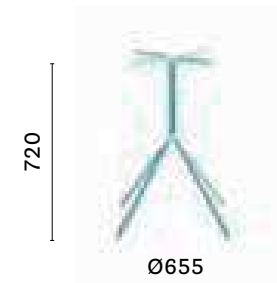

5453T

SIZES / DIMENSIONI

5453

Steel dining table base, three legs

COLUMN 3x Ø 20
TOP MAX Ø 700

5453T

Steel dining table base with folding mechanism, three legs

COLUMN 3x Ø 20
TOP MAX Ø 700

5453 H480

Steel coffee table base, three legs

COLUMN 3x Ø 20
TOP MAX Ø 700

5454

Steel dining table base, four legs

COLUMN 4x Ø 20
TOP MAX 700x700; Ø 700

FINISHES / FINITURE

any standard colour in powder coated finish table base