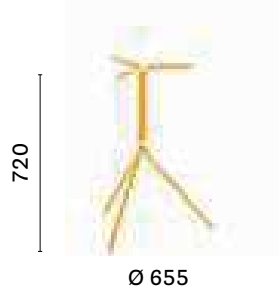

OUTDOOR

Table tavolo Nolita
Steel top ripiano in lamiera
Side chair sedia Nolita
Armchair poltrona Nolita

TABLE / TAVOLO

5453 H480

Steel top
Ripiano in lamiera

5453T

TABLE / TAVOLO

Version with
folding top
Versione con
ripiano reclinabile

5453T

SIZES / DIMENSIONI

5453

Steel dining table base, three legs

COLUMN 3x Ø 20
TOP MAX Ø 700

5453T

Steel dining table base with folding mechanism, three legs

COLUMN 3x Ø 20
TOP MAX Ø 700

5453 H480

Steel coffee table base, three legs

COLUMN 3x Ø 20
TOP MAX Ø 700

5454

Steel dining table base, four legs

COLUMN 4x Ø 20
TOP MAX 700x700; Ø 700

FINISHES / FINITURE

any standard colour in powder coated finish table base