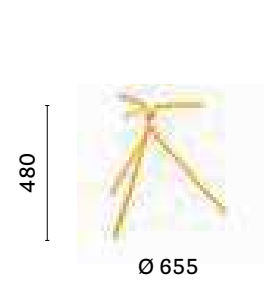

OUTDOOR

Table tavolo Nolita
Steel top ripiano in lamiera
Side chair sedia Nolita
Armchair poltrona Nolita

TABLE / TAVOLO

5453 H480

Steel top
Ripiano in lamiera

5453T

TABLE / TAVOLO

Version with
folding top
Versione con
ripiano reclinabile

5453T

SIZES / DIMENSIONI

5453

Steel dining table base, three legs

COLUMN 3x Ø 20
TOP MAX Ø 700

5453T

Steel dining table base with folding mechanism, three legs

COLUMN 3x Ø 20
TOP MAX Ø 700

5453 H480

Steel coffee table base, three legs

COLUMN 3x Ø 20
TOP MAX Ø 700

5454

Steel dining table base, four legs

COLUMN 4x Ø 20
TOP MAX 700x700; Ø 700

FINISHES / FINITURE

any standard colour in powder coated finish table base