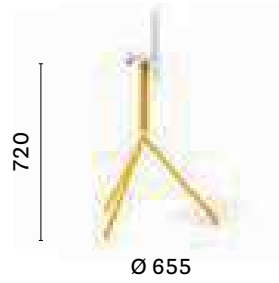

OUTDOOR

Table tavolo Nolita
Steel top ripiano in lamiera
Side chair sedia Nolita
Armchair poltrona Nolita

TABLE / TAVOLO

5453 H480

Steel top
Ripiano in lamiera

5453T

TABLE / TAVOLO

Version with
folding top
Versione con
ripiano reclinabile

5453T

SIZES / DIMENSIONI

5453

Steel dining table base, three legs

COLUMN 3x Ø 20
TOP MAX Ø 700

5453T

Steel dining table base with folding mechanism, three legs

COLUMN 3x Ø 20
TOP MAX Ø 700

5453 H480

Steel coffee table base, three legs

COLUMN 3x Ø 20
TOP MAX Ø 700

5454

Steel dining table base, four legs

COLUMN 4x Ø 20
TOP MAX 700x700; Ø 700

FINISHES / FINITURE

any standard colour in powder coated finish table base