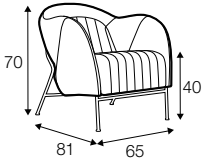

Mini

« page 104

armchair

extra dimensions

depth of seat

legs

metal frame

metal chrome,
painted black or grey
and brushed steel