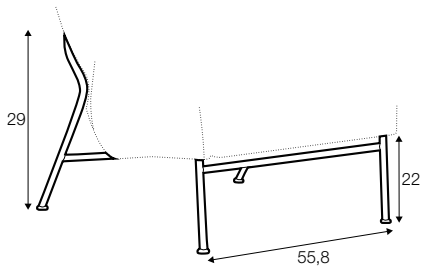

Mini

« page 104

armchair

extra dimensions

depth of seat

legs

metal frame

metal chrome,
painted black or grey
and brushed steel