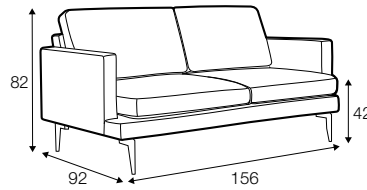

Ludvig

« page 96

STD
 LUX
 PRE
 CLS
 RICH
 PLUS
 FC
 LC
 LCV

armchair

footstool

2 seater

2,5 seater

3 seater
with 2 cushions

set 2 right / or left
2 seater left / or right + chaiselongue right / or left

set 4 right / or left
2 seater left / or right + divan right / or left

set 5 right / or left
3 seater (2 cushions) left / or right
+ chaiselongue wide right / or left

set 6 right / or left
3 seater (2 cushions) left / or right + divan right / or left

extra dimensions

depth of seat

legs

no. 47
metal chrome,
painted black or grey

no. 139
aluminium