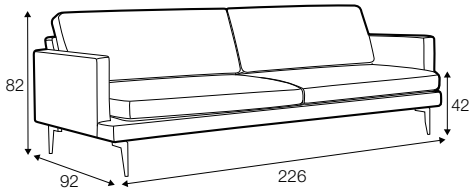

Ludvig

« page 96

STD
 LUX
 PRE
 CLS
 RICH
 PLUS
 FC
 LC
 LCV

armchair

footstool

2 seater

2,5 seater

3 seater
with 2 cushions

set 2 right / or left
2 seater left / or right + chaiselongue right / or left

set 4 right / or left
2 seater left / or right + divan right / or left

set 5 right / or left
3 seater (2 cushions) left / or right
+ chaiselongue wide right / or left

set 6 right / or left
3 seater (2 cushions) left / or right + divan right / or left

extra dimensions

depth of seat

legs

no. 47
metal chrome,
painted black or grey

no. 139
aluminium