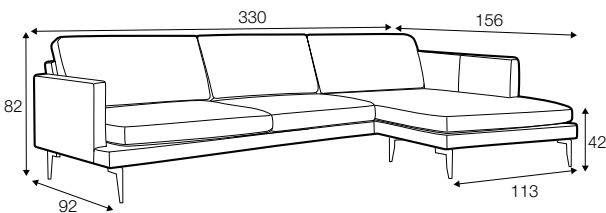

Ludvig

« page 96

STD
 LUX
 PRE
 CLS
 RICH
 PLUS
 FC
 LC
 LCV

armchair

footstool

2 seater

2,5 seater

3 seater
with 2 cushions

set 2 right / or left
2 seater left / or right + chaiselongue right / or left

set 4 right / or left
2 seater left / or right + divan right / or left

set 5 right / or left
3 seater (2 cushions) left / or right
+ chaiselongue wide right / or left

set 6 right / or left
3 seater (2 cushions) left / or right + divan right / or left

extra dimensions

depth of seat

legs

no. 47
metal chrome,
painted black or grey

no. 139
aluminium