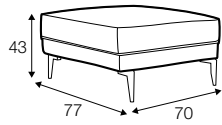

Ludvig

« page 96

STD
 LUX
 PRE
 CLS
 RICH
 PLUS
 FC
 LC
 LCV

armchair

footstool

2 seater

2,5 seater

3 seater
with 2 cushions

set 2 right / or left
2 seater left / or right + chaiselongue right / or left

set 4 right / or left
2 seater left / or right + divan right / or left

set 5 right / or left
3 seater (2 cushions) left / or right
+ chaiselongue wide right / or left

set 6 right / or left
3 seater (2 cushions) left / or right + divan right / or left

extra dimensions

depth of seat

legs

no. 47
metal chrome,
painted black or grey

no. 139
aluminium