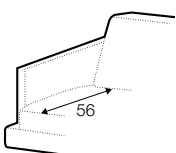

set 2 right / or left
2 seater left / or right + chaiselongue right / or left

set 4 right / or left
2 seater left / or right + divan right / or left

set 5 right / or left
3 seater (2 cushions) left / or right
+ chaiselongue wide right / or left

set 6 right / or left
3 seater (2 cushions) left / or right + divan right / or left

extra dimensions

depth of seat

legs

no. 47
metal chrome,
painted black or grey

no. 139
aluminium