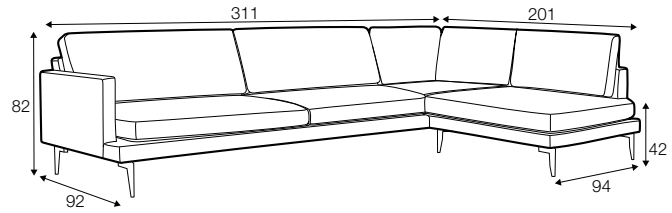

Ludvig

« page 96

STD
 LUX
 PRE
 CLS
 RICH
 PLUS
 FC
 LC
 LCV

armchair

footstool

2 seater

2,5 seater

3 seater
with 2 cushions

set 2 right / or left
2 seater left / or right + chaiselongue right / or left

set 4 right / or left
2 seater left / or right + divan right / or left

set 5 right / or left
3 seater (2 cushions) left / or right
+ chaiselongue wide right / or left

set 6 right / or left
3 seater (2 cushions) left / or right + divan right / or left

extra dimensions

depth of seat

legs

no. 47
metal chrome,
painted black or grey

no. 139
aluminium