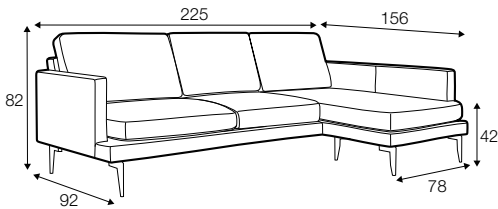

Ludvig

« page 96

STD
 LUX
 PRE
 CLS
 RICH
 PLUS
 FC
 LC
 LCV

armchair

footstool

2 seater

2,5 seater

3 seater
with 2 cushions

set 2 right / or left
2 seater left / or right + chaiselongue right / or left

set 4 right / or left
2 seater left / or right + divan right / or left

set 5 right / or left
3 seater (2 cushions) left / or right
+ chaiselongue wide right / or left

set 6 right / or left
3 seater (2 cushions) left / or right + divan right / or left

extra dimensions

depth of seat

legs

no. 47
metal chrome,
painted black or grey

no. 139
aluminium