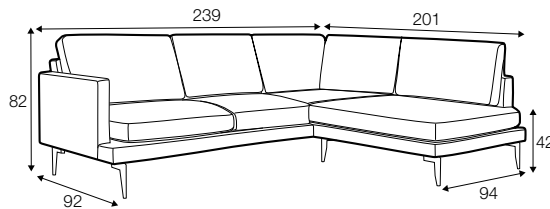

Ludvig

« page 96

STD
 LUX
 PRE
 CLS
 RICH
 PLUS
 FC
 LC
 LCV

armchair

footstool

2 seater

2,5 seater

3 seater
with 2 cushions

set 2 right / or left
2 seater left / or right + chaiselongue right / or left

set 4 right / or left
2 seater left / or right + divan right / or left

set 5 right / or left
3 seater (2 cushions) left / or right
+ chaiselongue wide right / or left

set 6 right / or left
3 seater (2 cushions) left / or right + divan right / or left

extra dimensions

depth of seat

legs

no. 47
metal chrome,
painted black or grey

no. 139
aluminium