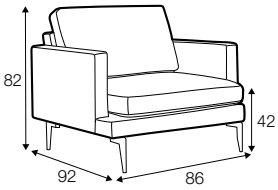

Ludvig

« page 96

STD
 LUX
 PRE
 CLS
 RICH
 PLUS
 FC
 LC
 LCV

armchair

footstool

2 seater

2,5 seater

3 seater
with 2 cushions

set 2 right / or left
2 seater left / or right + chaiselongue right / or left

set 4 right / or left
2 seater left / or right + divan right / or left

set 5 right / or left
3 seater (2 cushions) left / or right
+ chaiselongue wide right / or left

set 6 right / or left
3 seater (2 cushions) left / or right + divan right / or left

extra dimensions

depth of seat

legs

no. 47
metal chrome,
painted black or grey

no. 139
aluminium