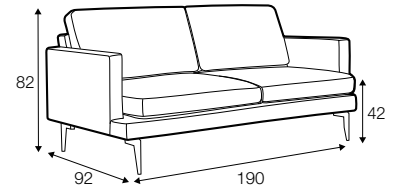

Ludvig

« page 96

STD
 LUX
 PRE
 CLS
 RICH
 PLUS
 FC
 LC
 LCV

armchair

footstool

2 seater

2,5 seater

3 seater
with 2 cushions

set 2 right / or left
2 seater left / or right + chaiselongue right / or left

set 4 right / or left
2 seater left / or right + divan right / or left

set 5 right / or left
3 seater (2 cushions) left / or right
+ chaiselongue wide right / or left

set 6 right / or left
3 seater (2 cushions) left / or right + divan right / or left

extra dimensions

depth of seat

legs

no. 47
metal chrome,
painted black or grey

no. 139
aluminium