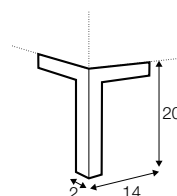

set 2 right / or left
2 seater left / or right + chaiselongue right / or left

set 4 right / or left
2 seater left / or right + divan right / or left

set 5 right / or left
3 seater (2 cushions) left / or right
+ chaiselongue wide right / or left

set 6 right / or left
3 seater (2 cushions) left / or right + divan right / or left

extra dimensions

depth of seat

legs

no. 47
metal chrome,
painted black or grey

no. 139
aluminium