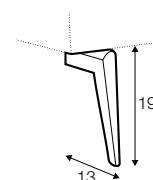

set 2 right / or left
2 seater left / or right + chaiselongue right / or left

set 4 right / or left
2 seater left / or right + divan right / or left

set 5 right / or left
3 seater (2 cushions) left / or right
+ chaiselongue wide right / or left

set 6 right / or left
3 seater (2 cushions) left / or right + divan right / or left

extra dimensions

depth of seat

legs

no. 47
metal chrome,
painted black or grey

no. 139
aluminium