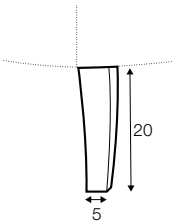

legs

no. 127
wood
front