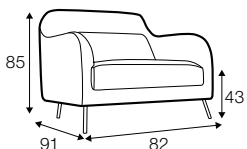

FC

LC

LCV

armchair

footstool 70x70

2 seater

3 seater

set 1 right / or left
2 seater left / or right
+ chaiselongue right / or left

set 2
2 seater left + corner 90° + 2 seater right

extra dimensions

depth of seat

legs

no. 154D
wood

no. 160A
metal chrome,
painted black or grey
and brushed steel