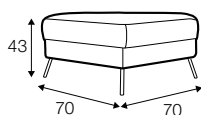

Karin

« page 54

STD

LUX

PRE

CLS

RICH

PLUS

FC

LC

LCV

armchair

footstool 70x70

2 seater

3 seater

set 1 right / or left
2 seater left / or right
+ chaiselongue right / or left

set 2
2 seater left + corner 90° + 2 seater right

extra dimensions

depth of seat

legs

no. 154D
wood

no. 160A
metal chrome,
painted black or grey
and brushed steel