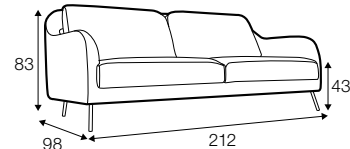

FC

LC

LCV

armchair

footstool 70x70

2 seater

3 seater

set 1 right / or left
2 seater left / or right
+ chaiselongue right / or left

set 2
2 seater left + corner 90° + 2 seater right

extra dimensions

depth of seat

legs

no. 154D
wood

no. 160A
metal chrome,
painted black or grey
and brushed steel