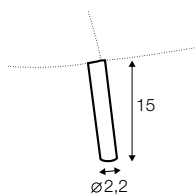

set 2
2 seater left + corner 90° + 2 seater right

extra dimensions

depth of seat

legs

no. 154D
wood

no. 160A
metal chrome,
painted black or grey
and brushed steel