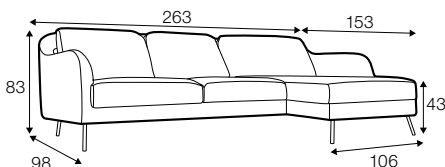

FC

LC

LCV

armchair

footstool 70x70

2 seater

3 seater

set 1 right / or left
2 seater left / or right
+ chaiselongue right / or left

set 2
2 seater left + corner 90° + 2 seater right

extra dimensions

depth of seat

legs

no. 154D
wood

no. 160A
metal chrome,
painted black or grey
and brushed steel