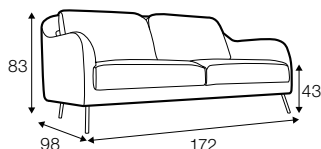

FC

LC

LCV

armchair

footstool 70x70

2 seater

3 seater

set 1 right / or left
2 seater left / or right
+ chaiselongue right / or left

set 2
2 seater left + corner 90° + 2 seater right

extra dimensions

depth of seat

legs

no. 154D
wood

no. 160A
metal chrome,
painted black or grey
and brushed steel