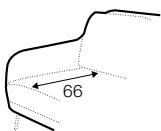

FC

LC

LCV

armchair

footstool 70x70

2 seater

3 seater

set 1 right / or left
2 seater left / or right
+ chaiselongue right / or left

set 2
2 seater left + corner 90° + 2 seater right

extra dimensions

depth of seat

legs

no. 154D
wood

no. 160A
metal chrome,
painted black or grey
and brushed steel