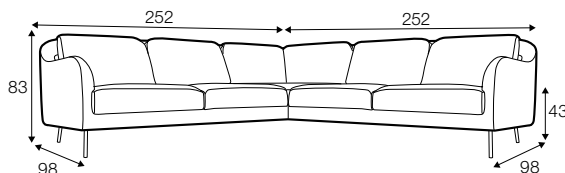

FC

LC

LCV

armchair

footstool 70x70

2 seater

3 seater

set 1 right / or left
2 seater left / or right
+ chaiselongue right / or left

set 2
2 seater left + corner 90° + 2 seater right

extra dimensions

depth of seat

legs

no. 154D
wood

no. 160A
metal chrome,
painted black or grey
and brushed steel