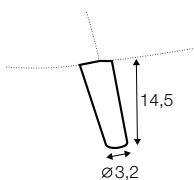

FC

LC

LCV

armchair

footstool 70x70

2 seater

3 seater

set 1 right / or left
2 seater left / or right
+ chaiselongue right / or left

set 2
2 seater left + corner 90° + 2 seater right

extra dimensions

depth of seat

legs

no. 154D
wood

no. 160A
metal chrome,
painted black or grey
and brushed steel