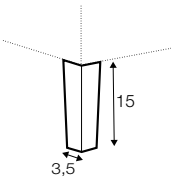

Kalle

« page 178

footstool 80x64

2 seater

3 seater

extra dimensions

depth of seat

legs