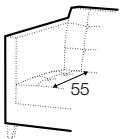

Kalle

« page 178

footstool 80x64

2 seater

3 seater

extra dimensions

depth of seat

legs