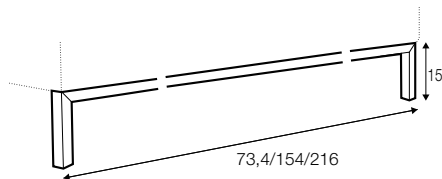

Kalle

« page 178

footstool 80x64

2 seater

3 seater

extra dimensions

depth of seat

legs

no. 109
wood

no. 151
metal chrome,
painted black or grey

There are two options to place the leg.

under frame

under armrest