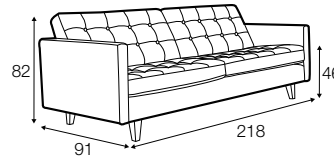

Kalle

« page 178

footstool 80x64

2 seater

3 seater

extra dimensions

depth of seat

legs

no. 109
wood

no. 151
metal chrome,
painted black or grey

There are two options to place the leg.

under frame

under armrest