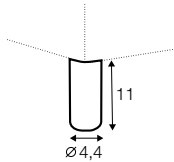

2 seater
without armrests

3 seater left / or right

3 seater without armrests

chaiselongue
right / or left

chaiselongue wide
right / or left

corner 90° round

extra dimensions

depth of
armchair seat

depth of
sofa seat

legs

The width of the sofas depends on the legs. The difference is 5 cm overall dimensions.

no. 158
wood
front

no. 158A
wood
back

no. 159
wood
front

no. 159A
wood
back

no. 159B
wood
only chaiselongue