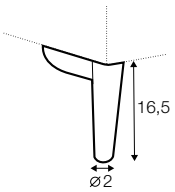

chaiselongue right / or left

chaiselongue wide right / or left

corner 90° round

elements of the modular system version C

armchair wide
left / or right

armchair wide
without armrests

2 seater left / or right

2 seater
without armrests

3 seater left / or right

3 seater without armrests

chaiselongue
right / or left

chaiselongue wide
right / or left

corner 90° round

extra dimensions

depth of
armchair seat

depth of
sofa seat

legs

The width of the sofas depends on the legs. The difference is 5 cm overall dimensions.

no. 158
wood
front

no. 158A
wood
back

no. 159
wood
front

no. 159A
wood
back

no. 159B
wood
only chaiselongue