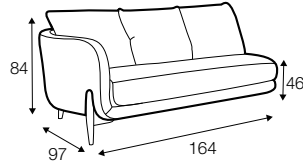

modular system

elements of the modular system version A

armchair wide
left / or right

armchair wide
without armrests

2 seater left / or right

2 seater
without armrests

3 seater left / or right

3 seater without armrests

chaiselongue right / or left

chaiselongue wide right / or left

corner 90° round

elements of the modular system version C

armchair wide
left / or right

armchair wide
without armrests

2 seater left / or right

2 seater
without armrests

3 seater left / or right

3 seater without armrests

chaiselongue
right / or left

chaiselongue wide
right / or left

corner 90° round

extra dimensions

depth of
armchair seat

depth of
sofa seat

legs

The width of the sofas depends on the legs. The difference is 5 cm overall dimensions.

no. 158
wood
front

no. 158A
wood
back

no. 159
wood
front

no. 159A
wood
back

no. 159B
wood
only chaiselongue