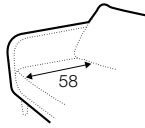

chaiselongue right / or left

chaiselongue wide right / or left

corner 90° round

elements of the modular system version C

armchair wide
left / or right

armchair wide
without armrests

2 seater left / or right

2 seater
without armrests

3 seater left / or right

3 seater without armrests

chaiselongue
right / or left

chaiselongue wide
right / or left

corner 90° round

extra dimensions

depth of
armchair seat

depth of
sofa seat

legs

The width of the sofas depends on the legs. The difference is 5 cm overall dimensions.

no. 158
wood
front

no. 158A
wood
back

no. 159
wood
front

no. 159A
wood
back

no. 159B
wood
only chaiselongue