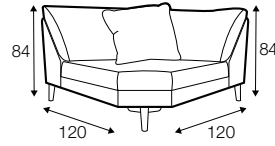

chaiselongue right / or left

chaiselongue wide right / or left

corner 90° round

elements of the modular system version C

armchair wide
left / or right

armchair wide
without armrests

2 seater left / or right

2 seater
without armrests

3 seater left / or right

3 seater without armrests

chaiselongue
right / or left

chaiselongue wide
right / or left

corner 90° round

extra dimensions

depth of
armchair seat

depth of
sofa seat

legs

The width of the sofas depends on the legs. The difference is 5 cm overall dimensions.

no. 158
wood
front

no. 158A
wood
back

no. 159
wood
front

no. 159A
wood
back

no. 159B
wood
only chaiselongue