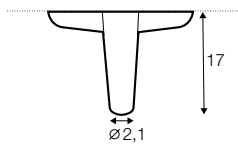

2 seater
without armrests

3 seater left / or right

3 seater without armrests

chaiselongue
right / or left

chaiselongue wide
right / or left

corner 90° round

extra dimensions

depth of
armchair seat

depth of
sofa seat

legs

The width of the sofas depends on the legs. The difference is 5 cm overall dimensions.

no. 158
wood
front

no. 158A
wood
back

no. 159
wood
front

no. 159A
wood
back

no. 159B
wood
only chaiselongue