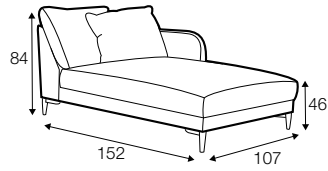

chaiselongue right / or left

chaiselongue wide right / or left

corner 90° round

elements of the modular system version C

armchair wide
left / or right

armchair wide
without armrests

2 seater left / or right

2 seater
without armrests

3 seater left / or right

3 seater without armrests

chaiselongue
right / or left

chaiselongue wide
right / or left

corner 90° round

extra dimensions

depth of
armchair seat

depth of
sofa seat

legs

The width of the sofas depends on the legs. The difference is 5 cm overall dimensions.

no. 158
wood
front

no. 158A
wood
back

no. 159
wood
front

no. 159A
wood
back

no. 159B
wood
only chaiselongue