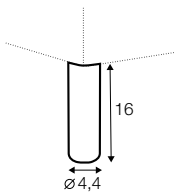

chaiselongue right / or left

chaiselongue wide right / or left

corner 90° round

elements of the modular system version C

armchair wide
left / or right

armchair wide
without armrests

2 seater left / or right

2 seater
without armrests

3 seater left / or right

3 seater without armrests

chaiselongue
right / or left

chaiselongue wide
right / or left

corner 90° round

extra dimensions

depth of
armchair seat

depth of
sofa seat

legs

The width of the sofas depends on the legs. The difference is 5 cm overall dimensions.

no. 158
wood
front

no. 158A
wood
back

no. 159
wood
front

no. 159A
wood
back

no. 159B
wood
only chaiselongue