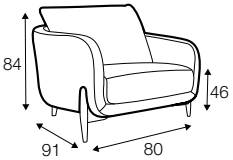

FC

LC

LCV

armchair

footstool 60x45

footstool 95x55

chaiselongue freestanding
left / or right

version A

armchair wide

2 seater

3 seater

version C

armchair wide

2 seater

3 seater

example of sets with back cushions combinations

depth of
sofa seat

legs

The width of the sofas depends on the legs. The difference is 5 cm overall dimensions.

no. 158
wood
front

no. 158A
wood
back

no. 159
wood
front

no. 159A
wood
back

no. 159B
wood
only chaiselongue