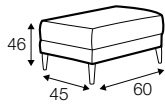

FC

LC

LCV

armchair

footstool 60x45

footstool 95x55

chaiselongue freestanding
left / or right

version A

depth of
sofa seat

legs

The width of the sofas depends on the legs. The difference is 5 cm overall dimensions.

no. 158
wood
front

no. 158A
wood
back

no. 159
wood
front

no. 159A
wood
back

no. 159B
wood
only chaiselongue