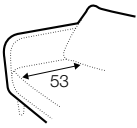

chaiselongue right / or left

chaiselongue wide right / or left

corner 90° round

elements of the modular system version C

armchair wide
left / or right

armchair wide
without armrests

2 seater left / or right

2 seater
without armrests

3 seater left / or right

3 seater without armrests

chaiselongue
right / or left

chaiselongue wide
right / or left

corner 90° round

extra dimensions

depth of
armchair seat

depth of
sofa seat

legs

The width of the sofas depends on the legs. The difference is 5 cm overall dimensions.

no. 158
wood
front

no. 158A
wood
back

no. 159
wood
front

no. 159A
wood
back

no. 159B
wood
only chaiselongue