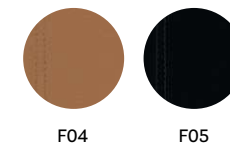

genuine leather
cuoio naturale