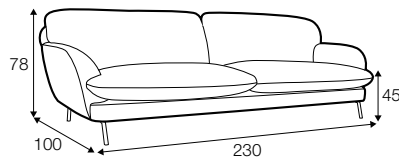

FC

LC

LCV

3 seater

3,5 seater

3,5 seater round

set 1 right / or left

3 seater left / or right + chaiselongue right / or left

set 2 right / or left

3 seater left / or right + divan right / or left

set 3

3 seater left / or right + corner 90° + 3 seater right / or left

extra dimensions

depth of seat

legs

no. 191
wood