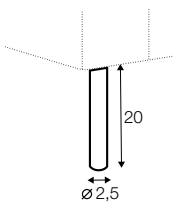

FC

LC

LCV

3 seater

3 seater left / or right

chaiselongue right / or left

accessories

pad

extra dimensions

depth of seat

legs

no. 177
metal chrome,
painted black or grey