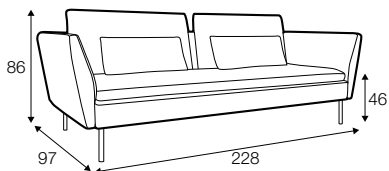

FC

LC

LCV

3 seater

3 seater left / or right

chaiselongue right / or left

accessories

pad

extra dimensions

depth of seat

legs

no. 177
metal chrome,
painted black or grey