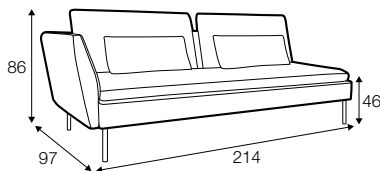

FC

LC

LCV

3 seater

3 seater left / or right

chaiselongue right / or left

accessories

pad

extra dimensions

depth of seat

legs

no. 177
metal chrome,
painted black or grey