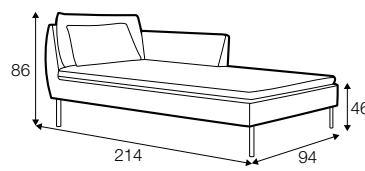

FC

LC

LCV

3 seater

3 seater left / or right

chaiselongue right / or left

accessories

pad

extra dimensions

depth of seat

legs

no. 177
metal chrome,
painted black or grey