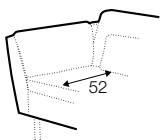

FC

LC

LCV

3 seater

3 seater left / or right

chaiselongue right / or left

accessories

pad

extra dimensions

depth of seat

legs

no. 177
metal chrome,
painted black or grey