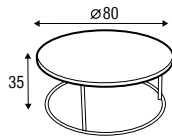

CLASSIC

COFFEE

CLASSIC table

The Classic Coffee table is a minimalist design that is as delightfully simple as it is elegant. A classic frame in stainless or chromed steel, combined with a white, gray or black top.

Design: Niels Gammelgaard

coffee table $\varnothing 80$
h-45

coffee table $\varnothing 80$
h-35

coffee table 130x70
h-35

coffee table 120x45
h-70

coffee table 59x59
h-35

coffee table 59x59
h-45

coffee table 120x120
h-35

coffee table 120x120
h-45

available materials for top

mdf: black

mdf: white

wood: oak

wood: bleached oak

wood: walnut

available materials for frame