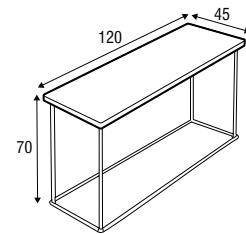

Design: Niels Gammelgaard

coffee table $\varnothing 80$
h-45

coffee table $\varnothing 80$
h-35

coffee table 130x70
h-35

coffee table 120x45
h-70

coffee table 59x59
h-35

coffee table 59x59
h-45

coffee table 120x120
h-35

coffee table 120x120
h-45

available materials for top

mdf: black

mdf: white

wood: oak

wood: bleached oak

wood: walnut

available materials for frame