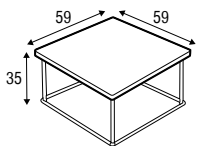

Design: Niels Gammelgaard

coffee table $\varnothing 80$
h-45

coffee table $\varnothing 80$
h-35

coffee table 130x70
h-35

coffee table 120x45
h-70

coffee table 59x59
h-35

coffee table 59x59
h-45

coffee table 120x120
h-35

coffee table 120x120
h-45

available materials for top

mdf: black

mdf: white

wood: oak

wood: bleached oak

wood: walnut

available materials for frame