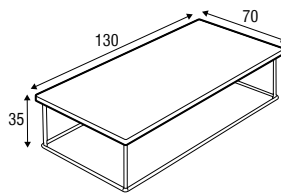

CLASSIC

COFFEE

CLASSIC table

The Classic Coffee table is a minimalist design that is as delightfully simple as it is elegant. A classic frame in stainless or chromed steel, combined with a white, gray or black top.

Design: Niels Gammelgaard

coffee table $\varnothing 80$
h-45

coffee table $\varnothing 80$
h-35

coffee table 130x70
h-35

coffee table 120x45
h-70

coffee table 59x59
h-35

coffee table 59x59
h-45

coffee table 120x120
h-35