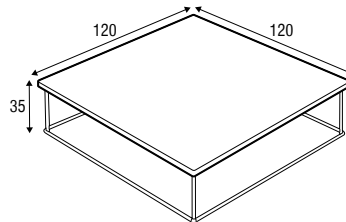

CLASSIC

COFFEE

CLASSIC table

The Classic Coffee table is a minimalist design that is as delightfully simple as it is elegant. A classic frame in stainless or chromed steel, combined with a white, gray or black top.

Design: Niels Gammelgaard

coffee table $\varnothing 80$
h-45

coffee table $\varnothing 80$
h-35

coffee table 130x70
h-35

coffee table 120x45
h-70

coffee table 59x59
h-35

coffee table 59x59
h-45

coffee table 120x120
h-35

coffee table 120x120
h-45

available materials for top

mdf: black

mdf: white

wood: oak

wood: bleached oak

wood: walnut

available materials for frame