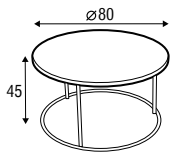

CLASSIC

COFFEE

CLASSIC table

The Classic Coffee table is a minimalist design that is as delightfully simple as it is elegant. A classic frame in stainless or chromed steel, combined with a white, gray or black top.

Design: Niels Gammelgaard

coffee table $\varnothing 80$
h-45

coffee table $\varnothing 80$
h-35

coffee table 130x70
h-35

coffee table 120x45
h-70

coffee table 59x59
h-35

coffee table 59x59
h-45

coffee table 120x120
h-35

coffee table 120x120
h-45

available materials for top

mdf: black

mdf: white

wood: oak

wood: bleached oak

wood: walnut

available materials for frame