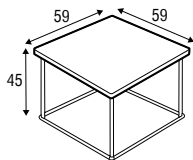

Design: Niels Gammelgaard

coffee table $\varnothing 80$
h-45

coffee table $\varnothing 80$
h-35

coffee table 130x70
h-35

coffee table 120x45
h-70

coffee table 59x59
h-35

coffee table 59x59
h-45

coffee table 120x120
h-35

coffee table 120x120
h-45

available materials for top

mdf: black

mdf: white

wood: oak

wood: bleached oak

wood: walnut

available materials for frame