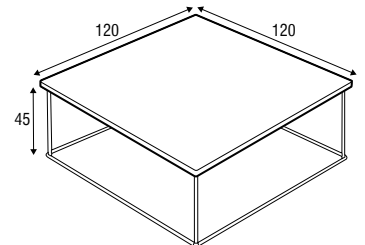

CLASSIC

COFFEE

CLASSIC table

The Classic Coffee table is a minimalist design that is as delightfully simple as it is elegant. A classic frame in stainless or chromed steel, combined with a white, gray or black top.

Design: Niels Gammelgaard

coffee table $\varnothing 80$
h-45

coffee table $\varnothing 80$
h-35

coffee table 130x70
h-35

coffee table 120x45
h-70

coffee table 59x59
h-35

coffee table 59x59
h-45

coffee table 120x120
h-35

coffee table 120x120
h-45

available materials for top

mdf: black

mdf: white

wood: oak

wood: bleached oak

wood: walnut

available materials for frame