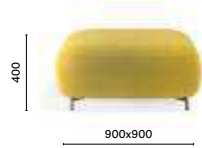

212

Upholstered pouf, steel tube frame