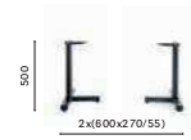

2x(600x270/55)
COLUMN 2x Ø 50
TOP MAX 1400x900

FINISHES / FINITURE

any standard colour in powder coated finish table base
basamento verniciato in tutti i colori standard

→ see page 220
vedi pagina 220

tops
ripiani

→ see from page 224
vedi da pagina 224