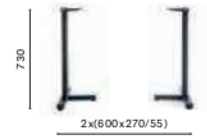

4758

Dining table base,  
cast-iron base

980x530  
COLUMN 2x Ø 50  
TOP MAX 1600x900

4758 H500

Coffee table base,  
cast-iron base

980x530  
COLUMN 2x Ø 50  
TOP MAX 1600x900

SIZES / DIMENSIONI

4757

Dining table base,  
cast-iron base

2x(630x65)  
COLUMN 2x Ø 50  
TOP MAX 1400x900

4757 H500

Coffee table base,  
cast-iron base

2x(630x65)  
COLUMN 2x Ø 50  
TOP MAX 1400x900

4759

Dining table base,  
cast-iron base