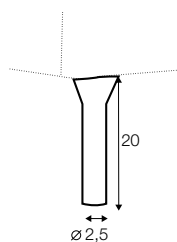

# Bob

« page 26

armchair

footstool round

## extra dimensions

depth of seat

## legs

no. 188  
wood

no. 162  
metal chrome,  
painted black or grey  
and brushed steel