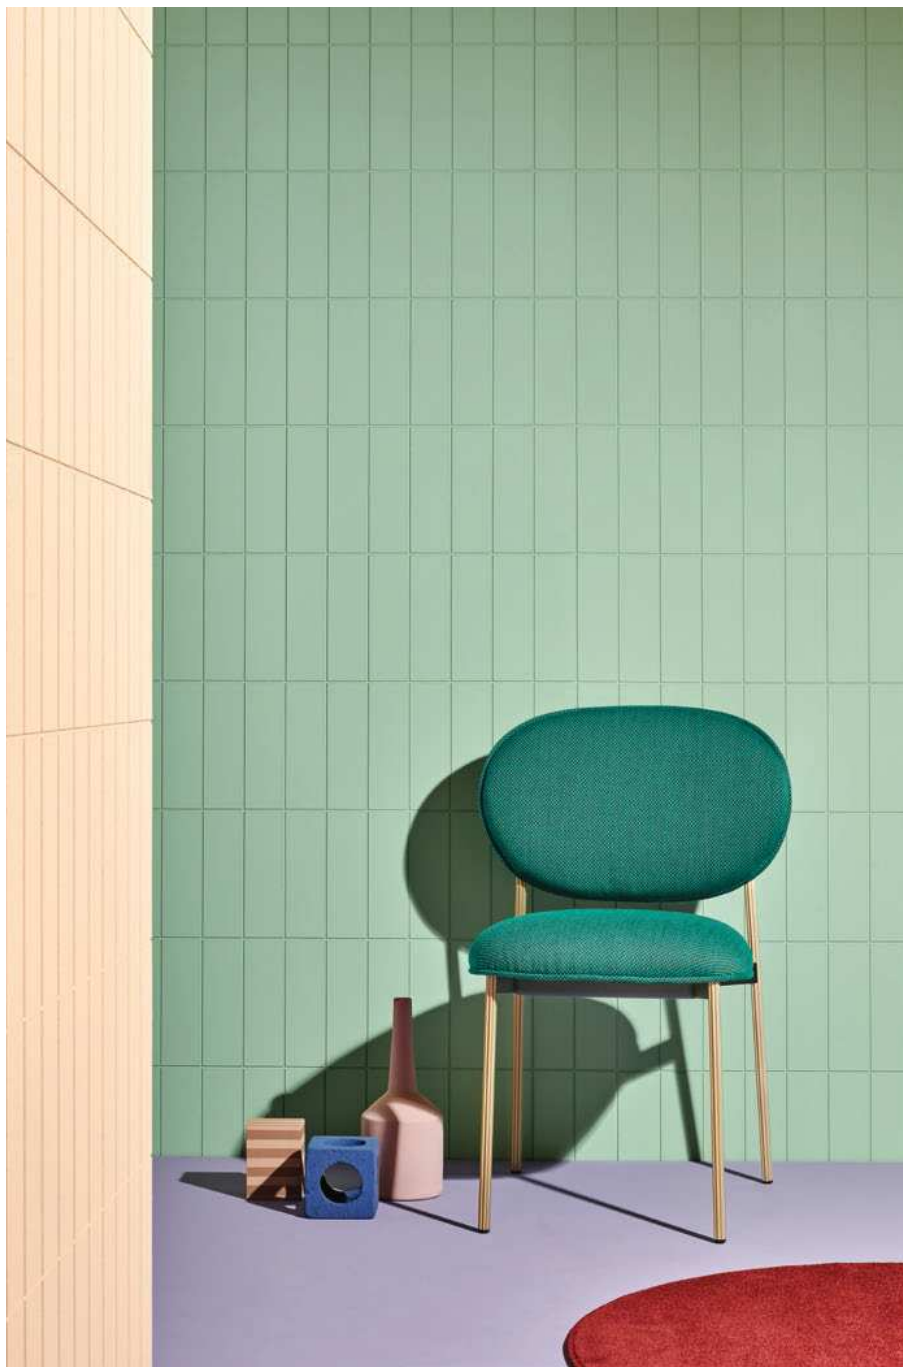

blume chair Art. 2950