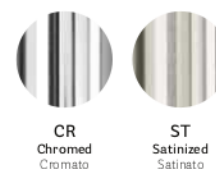

steel / acciaio