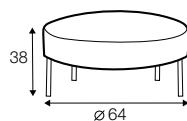

FC

LC

LCV

armchair

footstool

footstool round

2,5 seater

## extra dimensions

depth of  
armchair seat

depth of  
sofa seat