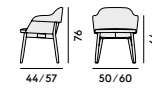

Box x 1 pcs: 0.31 m³
Peso/Weight: 9.4 kg