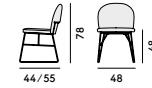

Box x 2 pcs: 0.33 m³
Peso/Weight: 10 kg