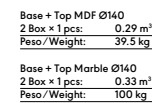

Base + Top MDF Ø120
2 Box x 1 pcs: 0.27 m³
Peso/Weight: 32.5 kg