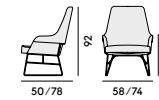

Box x 1 pcs: 0.55 m³
Peso/Weight: 16.5 kg