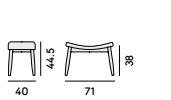

656 Pouf in faggio, imbottita / Pouf in beechwood, upholstered

Box x 1 pcs: 0.15 m³
Peso/Weight: 5.1 kg