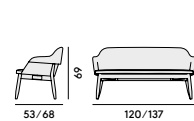

Box x 1 pcs: 0.75 m³
Peso/Weight: 23.2 kg