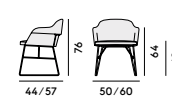

Box x 1 pcs: 0.31 m³
Peso/Weight: 11.8 kg