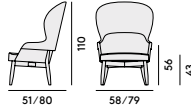

658 Bergère in faggio, imbottita / Bergère in beechwood, upholstered

Box x 1 pcs: 0.74 m³
Peso/Weight: 19.8 kg