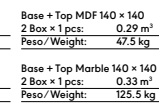

Base + Top MDF 120 x 120
2 Box x 1 pcs: 0.27 m³
Peso/Weight: 37.5 kg