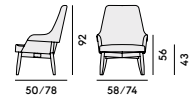

Box x 1 pcs: 0.57 m³
Peso/Weight: 15.5 kg