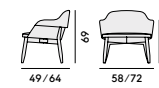

651 Lounge in faggio, imbottita / Lounge chair in beechwood, upholstered

Box x 1 pcs: 0.38 m³
Peso/Weight: 11.8 kg