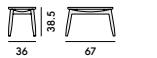

Top MDF
2 Box x 1 pcs: 0.11 m³
Peso/Weight: 6.4 kg

Top Marble
2 Box x 1 pcs: 0.12 m³
Peso/Weight: 12 kg