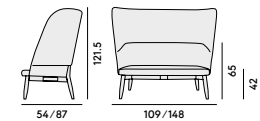

Box x 1 pcs: 1.67 m³
Peso/Weight: 40 kg