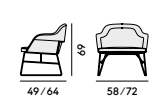

Box x 1 pcs: 0.37 m³
Peso/Weight: 14.2 kg