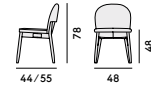

Billiani

Box x 2 pcs: 0.33 m³
Peso/Weight: 7.6 kg