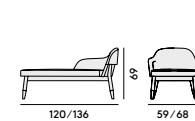

Box x 1 pcs: 0.75 m³
Peso/Weight: 22.2 kg