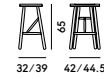

32/39 42/44.5

712 Sgabello in frassino
/Barstool in ashwood

Box × 1 pcs: 0.16 m³
Peso/Weight: 4.8 kg