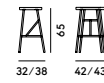

32/38 42/43

Box × 1 pcs: 0.16 m³
Peso/Weight: 5.7 kg