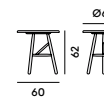

60 60 74

718 Tavolo in frassino
/Table in ashwood

2 Box × 1 pcs: 0.22 m³
Peso/Weight: 8.2 kg