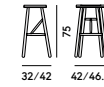

32/42 42/46.5

Box × 1 pcs: 0.10 m³
Peso/Weight: 4.4 kg