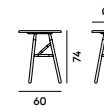

60 60 74

2 Box × 1 pcs: 0.17 m³
Peso/Weight: 7.4 kg