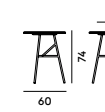

710 Sgabello in frassino
/Stool in ashwood

Box × 1 pcs: 0.10 m³
Peso/Weight: 3.6 kg

32/42 42/46.5

711 Sgabello in frassino
/Stool in ashwood

Box × 1 pcs: 0.13 m³
Peso/Weight: 4.7 kg

32/39 42/44.5

712 Sgabello in frassino
/Barstool in ashwood

Box × 1 pcs: 0.16 m³
Peso/Weight: 4.8 kg

32/42 42/46.5

Box × 1 pcs: 0.10 m³
Peso/Weight: 4.4 kg

32/41 42/45

Box × 1 pcs: 0.12 m³
Peso/Weight: 5.5 kg

32/38 42/43

Box × 1 pcs: 0.16 m³
Peso/Weight: 5.7 kg

32/41 42/45

Box × 1 pcs: 0.35 m³
Peso/Weight: 11.6 kg

32/42.5 42/160

717 Tavolo in frassino
/Table in ashwood

2 Box × 1 pcs: 0.17 m³
Peso/Weight: 7.7 kg

60 60 74

718 Tavolo in frassino
/Table in ashwood

2 Box × 1 pcs: 0.22 m³
Peso/Weight: 8.2 kg

60 60 74

2 Box × 1 pcs: 0.17 m³
Peso/Weight: 7.4 kg

60 60 74

720 Tavolo con struttura in
acciaio e piano in frassino
/Table with steel frame
and top in ashwood

2 Box × 1 pcs: 0.22 m³
Peso/Weight: 7.8 kg

60 60 74

2 Box × 1 pcs: 0.40 m³
Peso/Weight: 9.3 kg

60 60 110

2 Box × 1 pcs: 0.60 m³
Peso/Weight: 17.5 kg

70 74 160

2 Box × 1 pcs: 0.76 m³
Peso/Weight: 27.7 kg

42 105 160