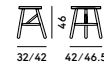

32/42 42/46.5

711 Sgabello in frassino
/Stool in ashwood

Box × 1 pcs: 0.13 m³
Peso/Weight: 4.7 kg