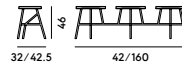

32/42.5 42/160

717 Tavolo in frassino
/Table in ashwood

2 Box × 1 pcs: 0.17 m³
Peso/Weight: 7.7 kg