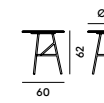

60 60 74

720 Tavolo con struttura in
acciaio e piano in frassino
/Table with steel frame
and top in ashwood

2 Box × 1 pcs: 0.22 m³
Peso/Weight: 7.8 kg