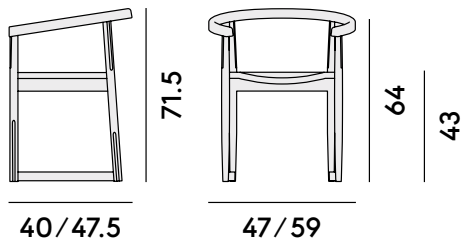

Load 640 Sedia in faggio sbiancato

/ Load 640 Chair in bleached beechwood

Nordica

600

601

600 Poltroncina in faggio
/ Armchair in beechwood

Box × 1 pcs: 0.24 m³
Peso/Weight: 5.5 kg

601 Poltroncina in faggio, con
sedile imbottito / Armchair in
beechwood, with upholstered seat

Box × 1 pcs: 0.24 m³
Peso/Weight: 5.6 kg

40/47.5

47/59

40/47.5

47/59