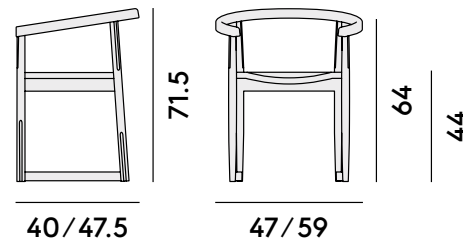

Load 640 Sedia in faggio sbiancato

/ Load 640 Chair in bleached beechwood

Nordica

600

601

600 Poltroncina in faggio
/ Armchair in beechwood

Box × 1 pcs: 0.24 m³
Peso/Weight: 5.5 kg

601 Poltroncina in faggio, con
sedile imbottito / Armchair in
beechwood, with upholstered seat

Box × 1 pcs: 0.24 m³
Peso/Weight: 5.6 kg

40/47.5

47/59

40/47.5

47/59