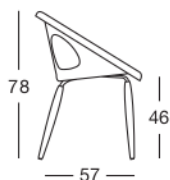

Art. 2826

Imballo Packing	2 pezzi 2 pieces
Peso unitario Unit weight	Kg 4,200
Misure imballo Packing sizes	63x63x50 cm