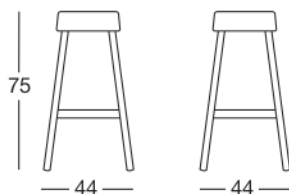

## FINITURA GAMBE LEGS FINISHING

FN

faggio naturale  
natural beech

Art. 2820

Imballo: 2 pezzi  
Packing: 2 pieces

Peso unitario Kg 3,700  
Unit weight

Misure imballo 92x46,5x14 cm  
Packing sizes