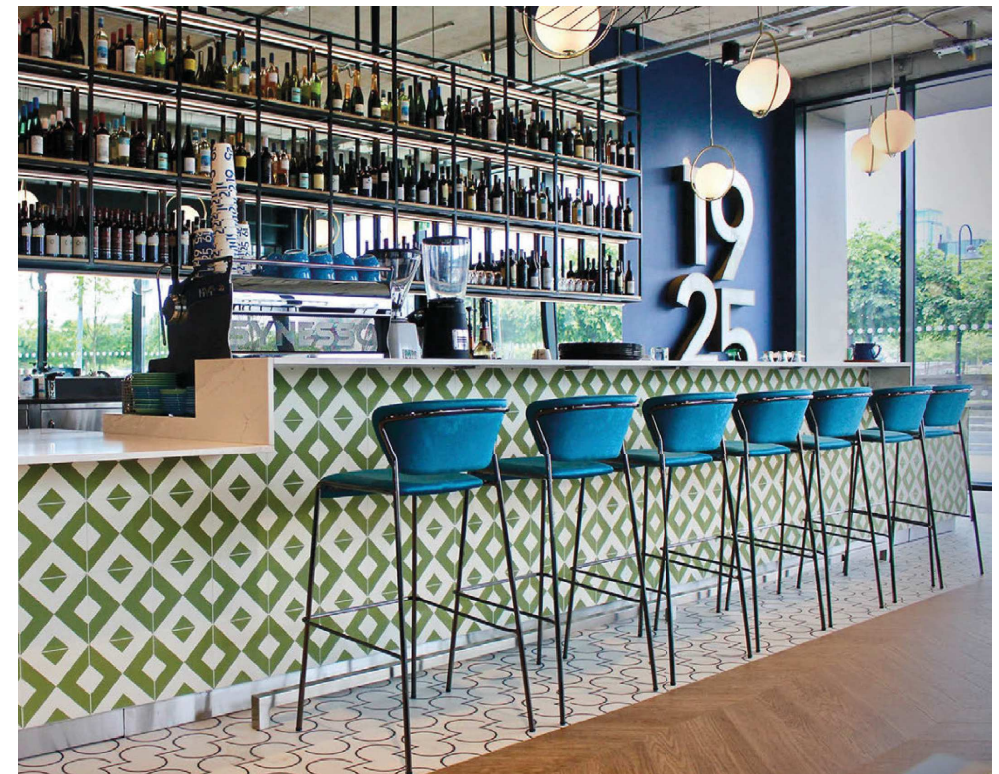

poltrona

Chair Lisa — 2853 NL V4 38

sedia

Base Tiffany — 5182 VA

basamento

1925 Restaurant Building Consultancy
— Dublin, Ireland

Barstool Lisa h.75 — 2855 NL V4 50

sgabello