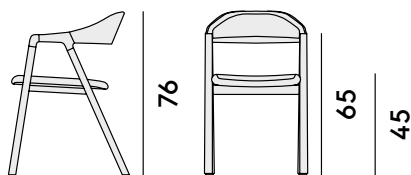

44/55.5

47/54.5