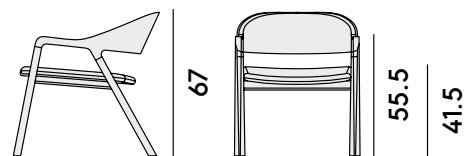

089

090

093

094

095

090 Poltroncina in frassino, imbottita  
/ Armchair in ashwood,  
upholstered

Box × 1 pcs: 0.30 m<sup>3</sup>  
Peso/Weight: 6.2 kg

093 Lounge in frassino, imbottita  
/ Lounge chair in ashwood,  
upholstered

Box × 1 pcs: 0.29 m<sup>3</sup>  
Peso/Weight: 8.5 kg

094 Sgabello in frassino  
/ Barstool in ashwood

Box × 1 pcs: 0.15 m<sup>3</sup>  
Peso/Weight: 3.9 kg

095 Sgabello in frassino, con sedile  
imbottito / Barstool in ashwood,  
with upholstered seat

Box × 1 pcs: 0.15 m<sup>3</sup>  
Peso/Weight: 4 kg

44/55.5

47/54.5

48/67

48/58.5

24/42.5

34/42.5

24/42.5