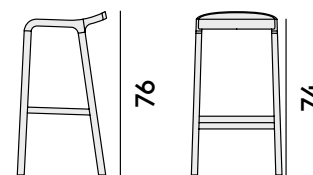

Box × 1 pcs: 0.29 m<sup>3</sup>  
Peso/Weight: 8.5 kg

094 Sgabello in frassino  
/ Barstool in ashwood

Box × 1 pcs: 0.15 m<sup>3</sup>  
Peso/Weight: 3.9 kg

095 Sgabello in frassino, con sedile  
imbottito / Barstool in ashwood,  
with upholstered seat

Box × 1 pcs: 0.15 m<sup>3</sup>  
Peso/Weight: 4 kg

44/55.5

47/54.5

48/67

48/58.5

24/42.5

34/42.5

24/42.5