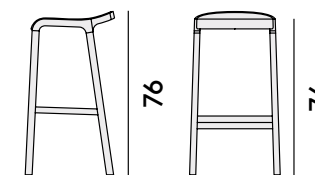

089

090

093

094

095

090 Poltroncina in frassino, imbottita  
/ Armchair in ashwood,  
upholstered

Box × 1 pcs: 0.30 m<sup>3</sup>  
Peso/Weight: 6.2 kg

093 Lounge in frassino, imbottita  
/ Lounge chair in ashwood,  
upholstered

Box × 1 pcs: 0.29 m<sup>3</sup>  
Peso/Weight: 8.5 kg

094 Sgabello in frassino  
/ Barstool in ashwood

Box × 1 pcs: 0.15 m<sup>3</sup>  
Peso/Weight: 3.9 kg

095 Sgabello in frassino, con sedile  
imbottito / Barstool in ashwood,  
with upholstered seat

Box × 1 pcs: 0.15 m<sup>3</sup>  
Peso/Weight: 4 kg

44/55.5

47/54.5

48/67

48/58.5

24/42.5

34/42.5

24/42.5