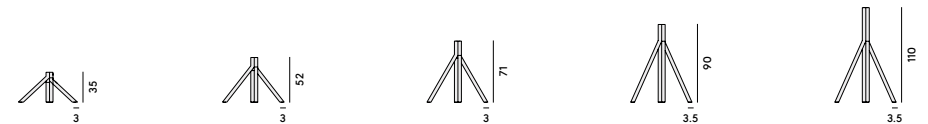

Marmo bianco o nero /White or black marble			Impiallacciato noce o faggio /Walnut or beech veneer			HPL bianco o nero /White or black HPL			MDF laminato /Laminated MDF			MDF laccato /Lacquered MDF		
cm	kg	m³	cm	kg	m³	cm	kg	m³	cm	kg	m³	cm	kg	m³
$\varnothing$ 50	12	0.05	$\varnothing$ 50	3	0.01	$\varnothing$ 50	3.3	0.01	$\varnothing$ 50	4	0.01	$\varnothing$ 50	4	0.01
$\varnothing$ 70	23	0.06	$\varnothing$ 70	6	0.02	$\varnothing$ 70	6.4	0.02	$\varnothing$ 70	8	0.02	$\varnothing$ 70	8	0.02
$\varnothing$ 80	30	0.07	$\varnothing$ 80	7.5	0.03	$\varnothing$ 80	8.4	0.03	$\varnothing$ 80	10	0.03	$\varnothing$ 80	10	0.03
$\varnothing$ 120 *	68	0.17	$\varnothing$ 120	17	0.06	$\varnothing$ 120	19	0.06	$\varnothing$ 120	23	0.06	$\varnothing$ 120	23	0.06
50 x 50	15	0.05	50 x 50	4	0.01	50 x 50	4.2	0.01	50 x 50	5	0.01	50 x 50	5	0.01
70 x 70	29	0.06	70 x 70	7.5	0.02	70 x 70	8.3	0.02	70 x 70	10	0.02	70 x 70	10	0.02
80 x 80	38	0.07	80 x 80	10	0.03	80 x 80	10.8	0.03	80 x 80	13	0.03	80 x 80	13	0.03
			80 x 120	13	0.04	80 x 120	16.2	0.04	80 x 120	19.5	0.04	80 x 120	19.5	0.04
			80 x 160	20	0.05	80 x 160	21.5	0.05	80 x 160	25.5	0.05	80 x 160	25.5	0.05