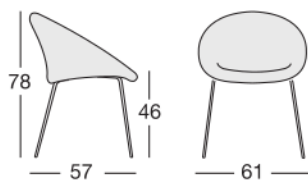

Art. 2685

Imballo Packing	1 pezzo 1 piece
Peso unitario Unit weight	Kg 5,300
Misure imballo Packing sizes	63x61x84 cm