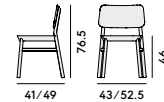

Drum 070 Sedia in faggio tinto RAL 3012, Drum 071 Sedia in faggio naturale e Boemian 2400

/ Drum 070 Chair in RAL 3012 stained beechwood, Drum 071 Chair in natural beechwood and Boemian 2400

070

071

078

079

076

077

074

075

072

073

081

082

070 Sedia in faggio / Chair in beechwood

Box × 2 pcs: 0.34 m<sup>3</sup>  
Peso/Weight: 5.3 kg

071 Sedia in faggio, con sedile imbottito / Chair in beechwood, with upholstered seat

Box × 2 pcs: 0.34 m<sup>3</sup>  
Peso/Weight: 6.3 kg