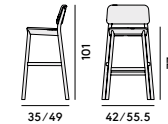

070 Sedia in faggio / Chair in beechwood

Box × 2 pcs: 0.34 m<sup>3</sup>  
Peso/Weight: 5.3 kg

071 Sedia in faggio, con sedile imbottito / Chair in beechwood, with upholstered seat

Box × 2 pcs: 0.34 m<sup>3</sup>  
Peso/Weight: 6.3 kg

078 Lounge in faggio / Lounge chair in beechwood

Box × 2 pcs: 0.45 m<sup>3</sup>  
Peso/Weight: 7.4 kg

079 Lounge in faggio, con sedile imbottito / Lounge chair in beechwood, with upholstered seat

Box × 2 pcs: 0.45 m<sup>3</sup>  
Peso/Weight: 8.4 kg

076 Sgabello in faggio / Barstool in beechwood

Box × 1 pcs: 0.31 m<sup>3</sup>  
Peso/Weight: 6 kg

077 Sgabello in faggio, con sedile imbottito / Barstool in beechwood, with upholstered seat

Box × 1 pcs: 0.31 m<sup>3</sup>  
Peso/Weight: 7 kg