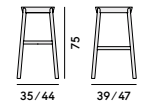

078 Lounge in faggio / Lounge chair in beechwood

Box × 2 pcs: 0.45 m<sup>3</sup>  
Peso/Weight: 7.4 kg

079 Lounge in faggio, con sedile imbottito / Lounge chair in beechwood, with upholstered seat

Box × 2 pcs: 0.45 m<sup>3</sup>  
Peso/Weight: 8.4 kg

076 Sgabello in faggio / Barstool in beechwood

Box × 1 pcs: 0.31 m<sup>3</sup>  
Peso/Weight: 6 kg

077 Sgabello in faggio, con sedile imbottito / Barstool in beechwood, with upholstered seat

Box × 1 pcs: 0.31 m<sup>3</sup>  
Peso/Weight: 7 kg

074 Sgabello in faggio / Barstool in beechwood

Box × 1 pcs: 0.17 m<sup>3</sup>  
Peso/Weight: 5 kg

075 Sgabello in faggio, con sedile imbottito / Barstool in beechwood, with upholstered seat

Box × 1 pcs: 0.17 m<sup>3</sup>  
Peso/Weight: 6 kg