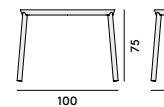

2 Box × 1 pcs: 0.15 m³
Peso/Weight: 21 kg

082 Tavolo in faggio / Table in beechwood