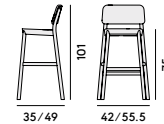

070 Sedia in faggio / Chair in beechwood

Box × 2 pcs: 0.34 m<sup>3</sup>  
Peso/Weight: 5.3 kg

071 Sedia in faggio, con sedile imbottito / Chair in beechwood, with upholstered seat

Box × 2 pcs: 0.34 m<sup>3</sup>  
Peso/Weight: 6.3 kg

078 Lounge in faggio / Lounge chair in beechwood

Box × 2 pcs: 0.45 m<sup>3</sup>  
Peso/Weight: 7.4 kg

079 Lounge in faggio, con sedile imbottito / Lounge chair in beechwood, with upholstered seat

Box × 2 pcs: 0.45 m<sup>3</sup>  
Peso/Weight: 8.4 kg

076 Sgabello in faggio / Barstool in beechwood

Box × 1 pcs: 0.31 m<sup>3</sup>  
Peso/Weight: 6 kg

077 Sgabello in faggio, con sedile imbottito / Barstool in beechwood, with upholstered seat

Box × 1 pcs: 0.31 m<sup>3</sup>  
Peso/Weight: 7 kg