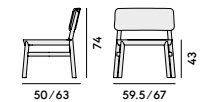

070 Sedia in faggio / Chair in beechwood

Box × 2 pcs: 0.34 m<sup>3</sup>  
Peso/Weight: 5.3 kg

071 Sedia in faggio, con sedile imbottito / Chair in beechwood, with upholstered seat

Box × 2 pcs: 0.34 m<sup>3</sup>  
Peso/Weight: 6.3 kg

078 Lounge in faggio / Lounge chair in beechwood

Box × 2 pcs: 0.45 m<sup>3</sup>  
Peso/Weight: 7.4 kg

079 Lounge in faggio, con sedile imbottito / Lounge chair in beechwood, with upholstered seat

Box × 2 pcs: 0.45 m<sup>3</sup>  
Peso/Weight: 8.4 kg