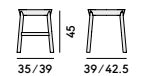

076 Sgabello in faggio / Barstool in beechwood

Box × 1 pcs: 0.31 m<sup>3</sup>  
Peso/Weight: 6 kg

077 Sgabello in faggio, con sedile imbottito / Barstool in beechwood, with upholstered seat

Box × 1 pcs: 0.31 m<sup>3</sup>  
Peso/Weight: 7 kg

074 Sgabello in faggio / Barstool in beechwood

Box × 1 pcs: 0.17 m<sup>3</sup>  
Peso/Weight: 5 kg

075 Sgabello in faggio, con sedile imbottito / Barstool in beechwood, with upholstered seat

Box × 1 pcs: 0.17 m<sup>3</sup>  
Peso/Weight: 6 kg

072 Sgabello in faggio / Stool in beechwood

Box × 2 pcs: 0.17 m<sup>3</sup>  
Peso/Weight: 3.7 kg

073 Sgabello in faggio, con sedile imbottito / Stool in beechwood, with upholstered seat

Box × 2 pcs: 0.17 m<sup>3</sup>  
Peso/Weight: 4.7 kg