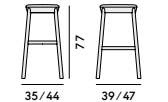

078 Lounge in faggio / Lounge chair in beechwood

Box × 2 pcs: 0.45 m<sup>3</sup>  
Peso/Weight: 7.4 kg

079 Lounge in faggio, con sedile imbottito / Lounge chair in beechwood, with upholstered seat

Box × 2 pcs: 0.45 m<sup>3</sup>  
Peso/Weight: 8.4 kg

076 Sgabello in faggio / Barstool in beechwood

Box × 1 pcs: 0.31 m<sup>3</sup>  
Peso/Weight: 6 kg

077 Sgabello in faggio, con sedile imbottito / Barstool in beechwood, with upholstered seat

Box × 1 pcs: 0.31 m<sup>3</sup>  
Peso/Weight: 7 kg

074 Sgabello in faggio / Barstool in beechwood

Box × 1 pcs: 0.17 m<sup>3</sup>  
Peso/Weight: 5 kg

075 Sgabello in faggio, con sedile imbottito / Barstool in beechwood, with upholstered seat

Box × 1 pcs: 0.17 m<sup>3</sup>  
Peso/Weight: 6 kg