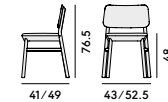

076

077

074

075

072

073

081

082

070 Sedia in faggio / Chair in beechwood

Box × 2 pcs: 0.34 m<sup>3</sup>  
Peso/Weight: 5.3 kg

071 Sedia in faggio, con sedile imbottito / Chair in beechwood, with upholstered seat

Box × 2 pcs: 0.34 m<sup>3</sup>  
Peso/Weight: 6.3 kg