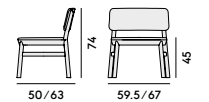

070 Sedia in faggio / Chair in beechwood

Box × 2 pcs: 0.34 m<sup>3</sup>  
Peso/Weight: 5.3 kg

071 Sedia in faggio, con sedile imbottito / Chair in beechwood, with upholstered seat

Box × 2 pcs: 0.34 m<sup>3</sup>  
Peso/Weight: 6.3 kg

078 Lounge in faggio / Lounge chair in beechwood

Box × 2 pcs: 0.45 m<sup>3</sup>  
Peso/Weight: 7.4 kg

079 Lounge in faggio, con sedile imbottito / Lounge chair in beechwood, with upholstered seat

Box × 2 pcs: 0.45 m<sup>3</sup>  
Peso/Weight: 8.4 kg