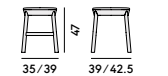

076 Sgabello in faggio / Barstool in beechwood

Box × 1 pcs: 0.31 m<sup>3</sup>  
Peso/Weight: 6 kg

077 Sgabello in faggio, con sedile imbottito / Barstool in beechwood, with upholstered seat

Box × 1 pcs: 0.31 m<sup>3</sup>  
Peso/Weight: 7 kg

074 Sgabello in faggio / Barstool in beechwood

Box × 1 pcs: 0.17 m<sup>3</sup>  
Peso/Weight: 5 kg

075 Sgabello in faggio, con sedile imbottito / Barstool in beechwood, with upholstered seat

Box × 1 pcs: 0.17 m<sup>3</sup>  
Peso/Weight: 6 kg

072 Sgabello in faggio / Stool in beechwood

Box × 2 pcs: 0.17 m<sup>3</sup>  
Peso/Weight: 3.7 kg

073 Sgabello in faggio, con sedile imbottito / Stool in beechwood, with upholstered seat

Box × 2 pcs: 0.17 m<sup>3</sup>  
Peso/Weight: 4.7 kg