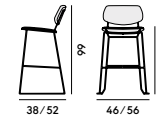

Box × 1 pcs:	0.24 m³
Peso / Weight:	8.2 kg