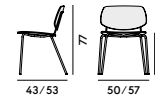

562 Lounge in faggio, imbottita / Lounge chair in beechwood, upholstered

Box × 2 pcs:	0.38 m³
Peso / Weight:	5.2 kg