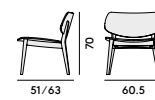

Box × 2 pcs:	0.39 m³
Peso / Weight:	6.5 kg