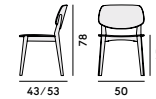

Box × 2 pcs:	0.34 m³
Peso / Weight:	5.5 kg

551 Sedia in faggio, con sedile imbottito / Chair in beechwood, with upholstered seat