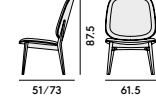

Box × 1 pcs:	0.42 m³
Peso / Weight:	13 kg