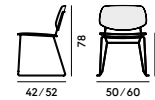

Box × 2 pcs:	0.38 m³
Peso / Weight:	6.5 kg