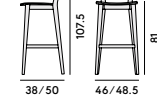

750 Tavolo con struttura in acciaio e piano in MDF o HPL / Table with steel frame and top in MDF or HPL

Box × 1 pcs:	0.29 m³
Peso / Weight:	6.8 kg