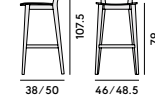

Box × 1 pcs:	0.29 m³
Peso / Weight:	6.1 kg