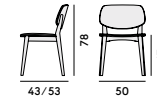

Box × 2 pcs:	0.34 m³
Peso / Weight:	7 kg