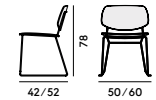

Box × 2 pcs:	0.38 m³
Peso / Weight:	7.5 kg