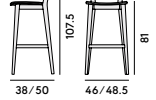

752 Tavolo con struttura in faggio e piano in MDF o HPL / Table with beechwood frame and top in MDF or HPL

Box × 1 pcs:	0.29 m³
Peso / Weight:	7.6 kg