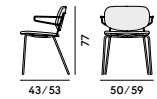

Box × 2 pcs:	0.38 m³
Peso / Weight:	7.5 kg