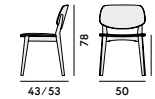

Box × 2 pcs:	0.34 m³
Peso / Weight:	6.2 kg

552 Sedia in faggio, con sedile e schienale imbottiti / Chair in beechwood, with upholstered seat and back