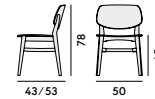

550 Sedia in faggio / Chair in beechwood