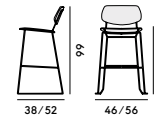

Box × 1 pcs:	0.24 m³
Peso / Weight:	7.6 kg