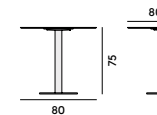

2 Box × 1 pcs:	0.19 m³
Peso / Weight:	17.5 kg