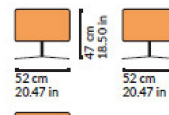

47 cm high
poufs also offer
the wooden or
metal leg
version.
Per l'altezza
seduta 47cm
anche i pouf
propongono la
versione con
gambe legno e
metallo.

AND COLLECTION

Technical data.

AND PFT01
42 cm
16.53 in
47 cm
18.50 in
42 cm
16.53 in

AND PFQ01
42 cm
16.53 in
47 cm
18.50 in
42 cm
16.53 in

AND PFT02
42 cm
16.53 in
47 cm
18.50 in
42 cm
16.53 in

AND PFQ02
42 cm
16.53 in
47 cm
18.50 in
42 cm
16.53 in

AND PFT03
52 cm
20.47 in
47 cm
18.50 in
52 cm
20.47 in

AND PFQ03
52 cm
20.47 in
47 cm
18.50 in
52 cm
20.47 in

AND PFTG01
52 cm
20.47 in
47 cm
18.50 in
52 cm
20.47 in

AND PFQG01
52 cm
20.47 in
47 cm
18.50 in
52 cm
20.47 in

AND PTM01
52 cm
20.47 in
47 cm
18.50 in
52 cm
20.47 in

AND PFQM01
52 cm
20.47 in
47 cm
18.50 in
52 cm
20.47 in

AND PFTM02
52 cm
20.47 in
47 cm
18.50 in
52 cm
20.47 in

AND PFQM02
52 cm
20.47 in
47 cm
18.50 in
52 cm
20.47 in

AND PFLT04
72 cm
28.34 in
40 cm
15.74 in
52 cm
20.47 in