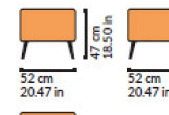

47 cm high
poufs also offer
the wooden or
metal leg
version.
Per l'altezza
seduta 47cm
anche i pouf
propongono la
versione con
gambe legno e
metallo.

AND COLLECTION

Technical data.

AND PFT01
42 cm
16.53 in
47 cm
18.50 in
42 cm
16.53 in

AND PFQ01
42 cm
16.53 in
47 cm
18.50 in
42 cm
16.53 in

AND PFT02
42 cm
16.53 in
47 cm
18.50 in
42 cm
16.53 in

AND PFQ02
42 cm
16.53 in
47 cm
18.50 in
42 cm
16.53 in

AND PFT03
52 cm
20.47 in
47 cm
18.50 in
52 cm
20.47 in

AND PFQ03
52 cm
20.47 in
47 cm
18.50 in
52 cm
20.47 in

AND PFTG01
52 cm
20.47 in
47 cm
18.50 in
52 cm
20.47 in

AND PFQG01
52 cm
20.47 in
47 cm
18.50 in
52 cm
20.47 in

AND PTM01
52 cm
20.47 in
47 cm
18.50 in
52 cm
20.47 in

AND PFQM01
52 cm
20.47 in
47 cm
18.50 in
52 cm
20.47 in

AND PFTM02
52 cm
20.47 in
47 cm
18.50 in
52 cm
20.47 in

AND PFQM02
52 cm
20.47 in
47 cm
18.50 in
52 cm
20.47 in

AND PFLT04
72 cm
28.34 in
40 cm
15.74 in
52 cm
20.47 in