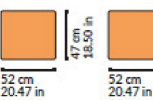

47 cm high
poufs also offer
the wooden or
metal leg
version.
Per l'altezza
seduta 47cm
anche i pouf
propongono la
versione con
gambe legno e
metallo.

AND COLLECTION

Technical data.

AND PFT01
42 cm
16.53 in
47 cm
18.50 in
42 cm
16.53 in

AND PFQ01
42 cm
16.53 in
47 cm
18.50 in
42 cm
16.53 in

AND PFT02
42 cm
16.53 in
47 cm
18.50 in
42 cm
16.53 in

AND PFQ02
42 cm
16.53 in
47 cm
18.50 in
42 cm
16.53 in

AND PFT03
52 cm
20.47 in
47 cm
18.50 in
52 cm
20.47 in

AND PFQ03
52 cm
20.47 in
47 cm
18.50 in
52 cm
20.47 in

AND PFTG01
52 cm
20.47 in
47 cm
18.50 in
52 cm
20.47 in

AND PFQG01
52 cm
20.47 in
47 cm
18.50 in
52 cm
20.47 in

AND PTM01
52 cm
20.47 in
47 cm
18.50 in
52 cm
20.47 in

AND PFQM01
52 cm
20.47 in
47 cm
18.50 in
52 cm
20.47 in

AND PFTM02
52 cm
20.47 in
47 cm
18.50 in
52 cm
20.47 in

AND PFQM02
52 cm
20.47 in
47 cm
18.50 in
52 cm
20.47 in

AND PFLT04
72 cm
28.34 in
40 cm
15.74 in
52 cm
20.47 in