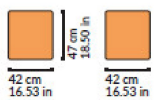

47 cm high
poufs also offer
the wooden or
metal leg
version.
Per l'altezza
seduta 47cm
anche i pouf
propongono la
versione con
gambe legno e
metallo.

AND COLLECTION

Technical data.

AND PFT01
42 cm
16.53 in
47 cm
18.50 in
42 cm
16.53 in

AND PFQ01
42 cm
16.53 in
47 cm
18.50 in
42 cm
16.53 in

AND PFT02
42 cm
16.53 in
47 cm
18.50 in
42 cm
16.53 in

AND PFQ02
42 cm
16.53 in
47 cm
18.50 in
42 cm
16.53 in

AND PFT03
52 cm
20.47 in
47 cm
18.50 in
52 cm
20.47 in

AND PFQ03
52 cm
20.47 in
47 cm
18.50 in
52 cm
20.47 in

AND PFTG01
52 cm
20.47 in
47 cm
18.50 in
52 cm
20.47 in

AND PFQG01
52 cm
20.47 in
47 cm
18.50 in
52 cm
20.47 in

AND PTM01
52 cm
20.47 in
47 cm
18.50 in
52 cm
20.47 in