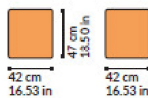

47 cm high
poufs also offer
the wooden or
metal leg
version.
Per l'altezza
seduta 47cm
anche i pouf
propongono la
versione con
gambe legno e
metallo.

AND COLLECTION

Technical data.

AND PFT01
42 cm
16.53 in
47 cm
18.50 in
42 cm
16.53 in

AND PFQ01
42 cm
16.53 in
47 cm
18.50 in
42 cm
16.53 in

AND PFT02
42 cm
16.53 in
47 cm
18.50 in
42 cm
16.53 in

AND PFQ02
42 cm
16.53 in
47 cm
18.50 in
42 cm
16.53 in

AND PFT03
52 cm
20.47 in
47 cm
18.50 in
52 cm
20.47 in