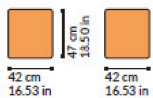

47 cm high
poufs also offer
the wooden or
metal leg
version.
Per l'altezza
seduta 47cm
anche i pouf
propongono la
versione con
gambe legno e
metallo.

AND COLLECTION

Technical data.

AND PFT01
42 cm
16.53 in
47 cm
18.50 in
42 cm
16.53 in

AND PFQ01
42 cm
16.53 in
47 cm
18.50 in
42 cm
16.53 in

AND PFT02
42 cm
16.53 in
47 cm
18.50 in
42 cm
16.53 in

AND PFQ02
42 cm
16.53 in
47 cm
18.50 in
42 cm
16.53 in

AND PFT03
52 cm
20.47 in
47 cm
18.50 in
52 cm
20.47 in