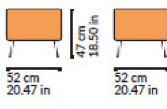

47 cm high
poufs also offer
the wooden or
metal leg
version.
Per l'altezza
seduta 47cm
anche i pouf
propongono la
versione con
gambe legno e
metallo.

AND COLLECTION

Technical data.

AND PFT01
42 cm
16.53 in
47 cm
18.50 in
42 cm
16.53 in

AND PFQ01
42 cm
16.53 in
47 cm
18.50 in
42 cm
16.53 in

AND PFT02
42 cm
16.53 in
47 cm
18.50 in
42 cm
16.53 in

AND PFQ02
42 cm
16.53 in
47 cm
18.50 in
42 cm
16.53 in

AND PFT03
52 cm
20.47 in
47 cm
18.50 in
52 cm
20.47 in

AND PFQ03
52 cm
20.47 in
47 cm
18.50 in
52 cm
20.47 in

AND PFTG01
52 cm
20.47 in
47 cm
18.50 in
52 cm
20.47 in

AND PFQG01
52 cm
20.47 in
47 cm
18.50 in
52 cm
20.47 in

AND PTM01
52 cm
20.47 in
47 cm
18.50 in
52 cm
20.47 in

AND PFQM01
52 cm
20.47 in
47 cm
18.50 in
52 cm
20.47 in

AND PFTM02
52 cm
20.47 in
47 cm
18.50 in
52 cm
20.47 in

AND PFQM02
52 cm
20.47 in
47 cm
18.50 in
52 cm
20.47 in

AND PFLT04
72 cm
28.34 in
40 cm
15.74 in
52 cm
20.47 in