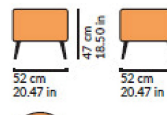

47 cm high
poufs also offer
the wooden or
metal leg
version.
Per l'altezza
seduta 47cm
anche i pouf
propongono la
versione con
gambe legno e
metallo.

AND COLLECTION

Technical data.

AND PFT01
42 cm
16.53 in
47 cm
18.50 in
42 cm
16.53 in

AND PFQ01
42 cm
16.53 in
47 cm
18.50 in
42 cm
16.53 in

AND PFT02
42 cm
16.53 in
47 cm
18.50 in
42 cm
16.53 in

AND PFQ02
42 cm
16.53 in
47 cm
18.50 in
42 cm
16.53 in

AND PFT03
52 cm
20.47 in
47 cm
18.50 in
52 cm
20.47 in

AND PFQ03
52 cm
20.47 in
47 cm
18.50 in
52 cm
20.47 in

AND PFTG01
52 cm
20.47 in
47 cm
18.50 in
52 cm
20.47 in

AND PFQG01
52 cm
20.47 in
47 cm
18.50 in
52 cm
20.47 in

AND PTM01
52 cm
20.47 in
47 cm
18.50 in
52 cm
20.47 in

AND PFQM01
52 cm
20.47 in
47 cm
18.50 in
52 cm
20.47 in

AND PFTM02
52 cm
20.47 in
47 cm
18.50 in
52 cm
20.47 in

AND PFQM02
52 cm
20.47 in
47 cm
18.50 in
52 cm
20.47 in

AND PFLT04
72 cm
28.34 in
40 cm
15.74 in
52 cm
20.47 in