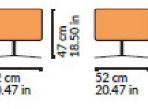

47 cm high
poufs also offer
the wooden or
metal leg
version.
Per l'altezza
seduta 47cm
anche i pouf
propongono la
versione con
gambe legno e
metallo.

AND COLLECTION

Technical data.

AND PFT01
42 cm
16.53 in
47 cm
18.50 in
42 cm
16.53 in

AND PFQ01
42 cm
16.53 in
47 cm
18.50 in
42 cm
16.53 in

AND PFT02
42 cm
16.53 in
47 cm
18.50 in
42 cm
16.53 in

AND PFQ02
42 cm
16.53 in
47 cm
18.50 in
42 cm
16.53 in

AND PFT03
52 cm
20.47 in
47 cm
18.50 in
52 cm
20.47 in

AND PFQ03
52 cm
20.47 in
47 cm
18.50 in
52 cm
20.47 in

AND PFTG01
52 cm
20.47 in
47 cm
18.50 in
52 cm
20.47 in

AND PFQG01
52 cm
20.47 in
47 cm
18.50 in
52 cm
20.47 in

AND PTM01
52 cm
20.47 in
47 cm
18.50 in
52 cm
20.47 in

AND PFQM01
52 cm
20.47 in
47 cm
18.50 in
52 cm
20.47 in

AND PFTM02
52 cm
20.47 in
47 cm
18.50 in
52 cm
20.47 in

AND PFQM02
52 cm
20.47 in
47 cm
18.50 in
52 cm
20.47 in

AND PFLT04
72 cm
28.34 in
40 cm
15.74 in
52 cm
20.47 in