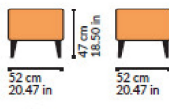

47 cm high
poufs also offer
the wooden or
metal leg
version.
Per l'altezza
seduta 47cm
anche i pouf
propongono la
versione con
gambe legno e
metallo.

AND COLLECTION

Technical data.

AND PFT01
42 cm
16.53 in
47 cm
18.50 in
42 cm
16.53 in

AND PFQ01
42 cm
16.53 in
47 cm
18.50 in
42 cm
16.53 in

AND PFT02
42 cm
16.53 in
47 cm
18.50 in
42 cm
16.53 in

AND PFQ02
42 cm
16.53 in
47 cm
18.50 in
42 cm
16.53 in

AND PFT03
52 cm
20.47 in
47 cm
18.50 in
52 cm
20.47 in

AND PFQ03
52 cm
20.47 in
47 cm
18.50 in
52 cm
20.47 in

AND PFTG01
52 cm
20.47 in
47 cm
18.50 in
52 cm
20.47 in

AND PFQG01
52 cm
20.47 in
47 cm
18.50 in
52 cm
20.47 in

AND PTM01
52 cm
20.47 in
47 cm
18.50 in
52 cm
20.47 in

AND PFQM01
52 cm
20.47 in
47 cm
18.50 in
52 cm
20.47 in

AND PFTM02
52 cm
20.47 in
47 cm
18.50 in
52 cm
20.47 in

AND PFQM02
52 cm
20.47 in
47 cm
18.50 in
52 cm
20.47 in

AND PFLT04
72 cm
28.34 in
40 cm
15.74 in
52 cm
20.47 in