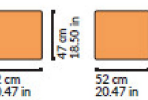

47 cm high
poufs also offer
the wooden or
metal leg
version.
Per l'altezza
seduta 47cm
anche i pouf
propongono la
versione con
gambe legno e
metallo.

AND COLLECTION

Technical data.

AND PFT01
42 cm
16.53 in
47 cm
18.50 in
42 cm
16.53 in

AND PFQ01
42 cm
16.53 in
47 cm
18.50 in
42 cm
16.53 in

AND PFT02
42 cm
16.53 in
47 cm
18.50 in
42 cm
16.53 in

AND PFQ02
42 cm
16.53 in
47 cm
18.50 in
42 cm
16.53 in

AND PFT03
52 cm
20.47 in
47 cm
18.50 in
52 cm
20.47 in

AND PFQ03
52 cm
20.47 in
47 cm
18.50 in
52 cm
20.47 in

AND PFTG01
52 cm
20.47 in
47 cm
18.50 in
52 cm
20.47 in

AND PFQG01
52 cm
20.47 in
47 cm
18.50 in
52 cm
20.47 in

AND PTM01
52 cm
20.47 in
47 cm
18.50 in
52 cm
20.47 in

AND PFQM01
52 cm
20.47 in
47 cm
18.50 in
52 cm
20.47 in

AND PFTM02
52 cm
20.47 in
47 cm
18.50 in
52 cm
20.47 in

AND PFQM02
52 cm
20.47 in
47 cm
18.50 in
52 cm
20.47 in

AND PFLT04
72 cm
28.34 in
40 cm
15.74 in
52 cm
20.47 in