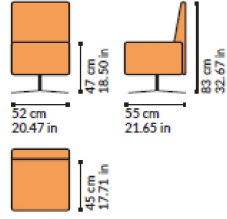

AND COLLECTION

AND SEQM01

TECHNICAL DATA