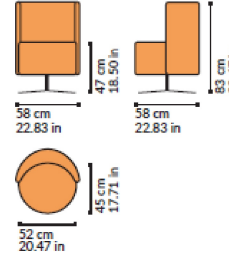

TECHNICAL DATA

AND POTM01