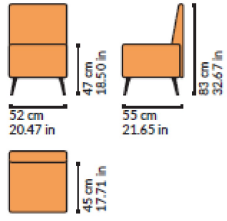

AND COLLECTION

AND SEQM02

TECHNICAL DATA