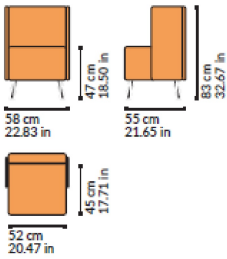

AND COLLECTION

AND POQG01

TECHNICAL DATA