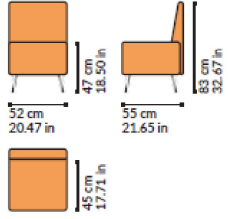

AND COLLECTION

AND SEQ01