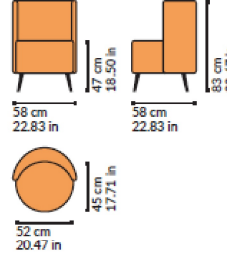

AND COLLECTION

TECHNICAL DATA

AND POTM02