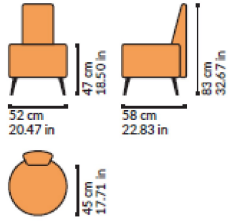

For dining
table
and lounge
area.

Sedia e poltrona
dining,
lounge con e
senza braccioli.

Dining and lounge
chair and armchair,
with and without
armrests.

h 47

h 40

h 47

h 40

AND COLLECTION

AND SEQ01

AND SETM01

AND SEQM01

AND SETM02

AND SEQM02

AND POT01

AND POQ01

AND POTG01