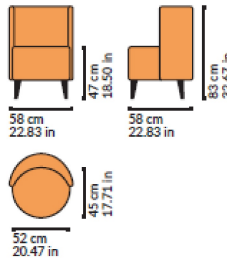

AND COLLECTION

AND POTG01

TECHNICAL DATA