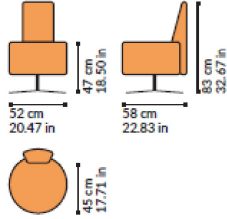

AND COLLECTION

AND SETM01

TECHNICAL DATA