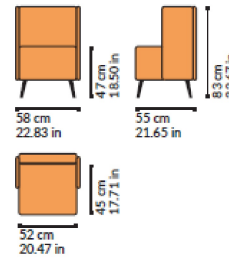

AND SLT01

AND POQM02