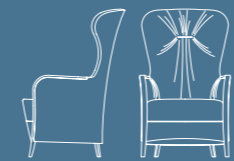

seating_collection

EUFORIA

DESIGN EDI E PAOLO CIANI / new 2018

CARTA D'IDENTITÀ /
IDENTITY CARD

N. PEZZI MASSELLO /
NO. OF SOLID WOOD PIECES

15

N. PEZZI ESPANSO/
NO. OF FOAM PIECES

12

TAPPEZZERIA/
UPHOLSTERY

SU FUSTO/
ON FRAME

N. CONTROLLI MANUALI DI QUALITÀ/
NO. OF QUALITY MANUAL CONTROLS

6

N. LAVORAZIONI MECCANICHE/
NO. OF MACHINING PHASES

28

MODELLO BREVETTATO/
PATENTED MODEL

00144 /

L.77cm P.85cm H.114,5cm
H.s.45cm H.b.65cm

W.30 1/3" D.33 1/2" H.45"
S.h.17 3/4" A.h.25 2/3"