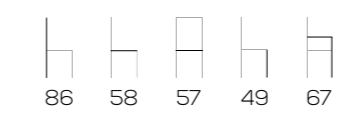

moena pb

poltrona / armchair