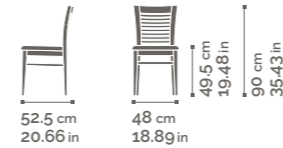

VIOLET SE01