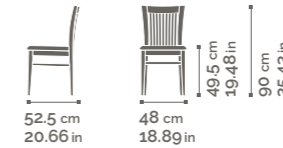

VIOLET SE02