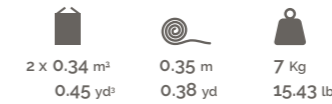

A modular game
of plenums,
voids and lines.

VIOLET
page 256

Horizontal and vertical
slats or the soft
upholstery.

VIOLET

Collection

Chair and stool.
Beechwood frame,
upholstered or slat-fitted
back. Upholstered seat.

SE01 / SE02 / SE03 / SG01 / SG02 / SG03

VIOLET SE01

VIOLET SE02

VIOLET SE03

VIOLET SG01

VIOLET SG02

VIOLET SG03

VIOLET