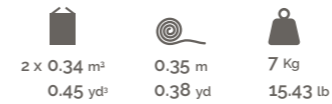

A modular game
of plenums,
voids and lines.

VIOLET
page 256

Horizontal and vertical
slats or the soft
upholstery.

VIOLET

Collection

Chair and stool.
Beechwood frame,
upholstered or slat-fitted
back. Upholstered seat.

SE01 / SE02 / SE03 / SG01 / SG02 / SG03

VIOLET SE01

VIOLET SE02

VIOLET SE03

VIOLET SG01

VIOLET SG02

VIOLET SG03

VIOLET