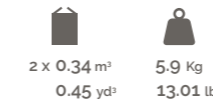

TECLA WOOD

Collection
design ALAN DE LA COBA

Chair and stool. Beech or metal frame. Beech or oak veneered plywood shell.

SE02B / SE02A / SE05B / SE05A / SG02B / SG02A / PF02

TECLA WOOD SE02B

SE02A: high backrest 87 cm - 34.25 in
depth 53.5 cm - 21.06 in  6 kg - 13.23 lb

TECLA WOOD SG02B

SG02A: high backrest 98 cm - 38.58 in
depth 51.5 cm - 20.27 in

TECLA WOOD SE05B

SE05A: high backrest 87 cm - 34.25 in
depth 53.5 cm - 21.06 in  6.2 kg - 13.67 lb

TECLA WOOD PF02

TECLA

*Chair
aniline
finish in
Sabbia.*