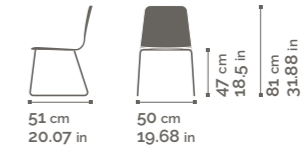

TECLA SOFT SE04B

SE04A: high backrest 88 cm - 34.64 in
depth 53.5 cm - 21.06 in
● 0.95 m 6.4 kg
1.04 yd 14.11 lb

TECLA SOFT SB04B

SB04A: high backrest 88 cm - 34.64 in
depth 53.5 cm - 21.06 in
● 1.4 m 8.4 kg
1.53 yd 18.52 lb

TECLA WOOD

Collection
design ALAN DE LA COBA

Chair and stool. Beech or metal frame. Beech or oak veneered plywood shell.

SE02B / SE02A / SE05B / SE05A / SG02B / SG02A / PF02

TECLA WOOD SE02B

SE02A: high backrest 87 cm - 34.25 in
depth 53.5 cm - 21.06 in  6 kg - 13.23 lb

TECLA WOOD SG02B

SG02A: high backrest 98 cm - 38.58 in
depth 51.5 cm - 20.27 in

TECLA WOOD SE05B

SE05A: high backrest 87 cm - 34.25 in
depth 53.5 cm - 21.06 in  6.2 kg - 13.67 lb

TECLA WOOD PF02

TECLA

*Chair
aniline
finish in
Sabbia.*