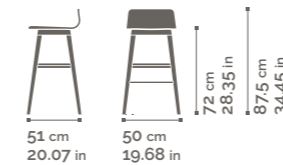

TECLA SOFT SE04B

SE04A: high backrest 88 cm - 34.64 in
depth 53.5 cm - 21.06 in
● 0.95 m 6.4 kg
1.04 yd 14.11 lb

TECLA SOFT SB04B

SB04A: high backrest 88 cm - 34.64 in
depth 53.5 cm - 21.06 in
● 1.4 m 8.4 kg
1.53 yd 18.52 lb

TECLA WOOD

Collection
design ALAN DE LA COBA

Chair and stool. Beech or metal frame. Beech or oak veneered plywood shell.

SE02B / SE02A / SE05B / SE05A / SG02B / SG02A / PF02

TECLA WOOD SE02B

SE02A: high backrest 87 cm - 34.25 in
depth 53.5 cm - 21.06 in  6 kg - 13.23 lb

TECLA WOOD SG02B

SG02A: high backrest 98 cm - 38.58 in
depth 51.5 cm - 20.27 in

TECLA WOOD SE05B

SE05A: high backrest 87 cm - 34.25 in
depth 53.5 cm - 21.06 in  6.2 kg - 13.67 lb

TECLA WOOD PF02

TECLA

*Chair
aniline
finish in
Sabbia.*