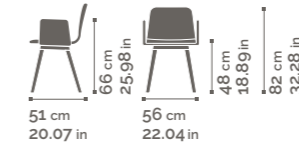

Chair, armchair and stool. Beech or metal frame, fully upholstered shell.

SE01B / SE01A / SB01B / SB01A / SE04B / SE04A
SB04B / SB04A / SG01B / SG01A

TECLA SOFT SE01B

SE01A: high backrest 88 cm - 34.64 in
depth 53.5 cm - 21.06 in
● 0.95 m 6.2 kg
1.04 yd 13.67 lb

TECLA SOFT SB01B

SB01A: high backrest 88 cm - 34.64 in
depth 53.5 cm - 21.06 in
● 1.4 m 8.2 kg
1.53 yd 18.08 lb

TECLA SOFT SG01B

SG01A: high backrest 99 cm - 38.97 in
depth 51.5 cm - 20.27 in
● 1 x 0.31 m² 0.85 m 6.5 kg
0.41 yd² 0.93 yd 14.33 lb

TECLA SOFT SE04B

SE04A: high backrest 88 cm - 34.64 in
depth 53.5 cm - 21.06 in
● 0.95 m 6.4 kg
1.04 yd 14.11 lb

TECLA SOFT SB04B

SB04A: high backrest 88 cm - 34.64 in
depth 53.5 cm - 21.06 in
● 1.4 m 8.4 kg
1.53 yd 18.52 lb