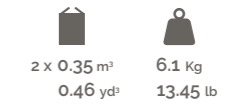

TECLA WOOD

Collection
design ALAN DE LA COBA

Chair and stool. Beech or metal frame. Beech or oak veneered plywood shell.

SE02B / SE02A / SE05B / SE05A / SG02B / SG02A / PF02

TECLA WOOD SE02B

SE02A: high backrest 87 cm - 34.25 in
depth 53.5 cm - 21.06 in  6 kg - 13.23 lb

TECLA WOOD SG02B

SG02A: high backrest 98 cm - 38.58 in
depth 51.5 cm - 20.27 in

TECLA WOOD SE05B

SE05A: high backrest 87 cm - 34.25 in
depth 53.5 cm - 21.06 in  6.2 kg - 13.67 lb

TECLA WOOD PF02

TECLA

*Chair
aniline
finish in
Sabbia.*