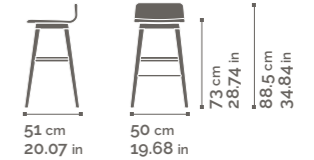

Chair, armchair and stool. Beech or metal frame, fully upholstered shell.

SE01B / SE01A / SB01B / SB01A / SE04B / SE04A
SB04B / SB04A / SG01B / SG01A

TECLA SOFT SE01B

SE01A: high backrest 88 cm - 34.64 in
depth 53.5 cm - 21.06 in
● 0.95 m 6.2 kg
1.04 yd 13.67 lb

TECLA SOFT SB01B

SB01A: high backrest 88 cm - 34.64 in
depth 53.5 cm - 21.06 in
● 1.4 m 8.2 kg
1.53 yd 18.08 lb

TECLA SOFT SG01B

SG01A: high backrest 99 cm - 38.97 in
depth 51.5 cm - 20.27 in
● 1 x 0.31 m² 0.85 m 6.5 kg
0.41 yd² 0.93 yd 14.33 lb

TECLA SOFT SE04B

SE04A: high backrest 88 cm - 34.64 in
depth 53.5 cm - 21.06 in
● 0.95 m 6.4 kg
1.04 yd 14.11 lb

TECLA SOFT SB04B

SB04A: high backrest 88 cm - 34.64 in
depth 53.5 cm - 21.06 in
● 1.4 m 8.4 kg
1.53 yd 18.52 lb