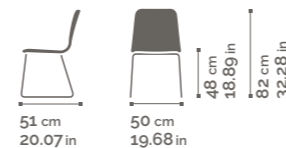

Chair, armchair and stool. Beech or metal frame, fully upholstered shell.

SE01B / SE01A / SB01B / SB01A / SE04B / SE04A
SB04B / SB04A / SG01B / SG01A

TECLA SOFT SE01B

SE01A: high backrest 88 cm - 34.64 in
depth 53.5 cm - 21.06 in
● 0.95 m 6.2 kg
1.04 yd 13.67 lb

TECLA SOFT SB01B

SB01A: high backrest 88 cm - 34.64 in
depth 53.5 cm - 21.06 in
● 1.4 m 8.2 kg
1.53 yd 18.08 lb

TECLA SOFT SG01B

SG01A: high backrest 99 cm - 38.97 in
depth 51.5 cm - 20.27 in
● 1 x 0.31 m² 0.85 m 6.5 kg
0.41 yd² 0.93 yd 14.33 lb

TECLA SOFT SE04B

SE04A: high backrest 88 cm - 34.64 in
depth 53.5 cm - 21.06 in
● 0.95 m 6.4 kg
1.04 yd 14.11 lb

TECLA SOFT SB04B

SB04A: high backrest 88 cm - 34.64 in
depth 53.5 cm - 21.06 in
● 1.4 m 8.4 kg
1.53 yd 18.52 lb