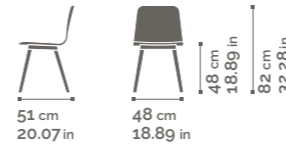

Chair, armchair and stool. Beech or metal frame, fully upholstered shell.

SE01B / SE01A / SB01B / SB01A / SE04B / SE04A
SB04B / SB04A / SG01B / SG01A

TECLA SOFT SE01B

SE01A: high backrest 88 cm - 34.64 in
depth 53.5 cm - 21.06 in
● 0.95 m 6.2 kg
1.04 yd 13.67 lb

TECLA SOFT SB01B

SB01A: high backrest 88 cm - 34.64 in
depth 53.5 cm - 21.06 in
● 1.4 m 8.2 kg
1.53 yd 18.08 lb

TECLA SOFT SG01B

SG01A: high backrest 99 cm - 38.97 in
depth 51.5 cm - 20.27 in
● 1 x 0.31 m² 0.85 m 6.5 kg
0.41 yd² 0.93 yd 14.33 lb

TECLA SOFT SE04B

SE04A: high backrest 88 cm - 34.64 in
depth 53.5 cm - 21.06 in
● 0.95 m 6.4 kg
1.04 yd 14.11 lb

TECLA SOFT SB04B

SB04A: high backrest 88 cm - 34.64 in
depth 53.5 cm - 21.06 in
● 1.4 m 8.4 kg
1.53 yd 18.52 lb