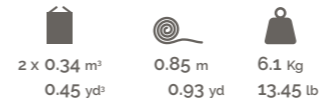

Chair, armchair and stool. Beech or metal frame, fully upholstered shell.

SE01B / SE01A / SB01B / SB01A / SE04B / SE04A
SB04B / SB04A / SG01B / SG01A

TECLA SOFT SE01B

SE01A: high backrest 88 cm - 34.64 in
depth 53.5 cm - 21.06 in
● 0.95 m 6.2 kg
1.04 yd 13.67 lb

TECLA SOFT SB01B

SB01A: high backrest 88 cm - 34.64 in
depth 53.5 cm - 21.06 in
● 1.4 m 8.2 kg
1.53 yd 18.08 lb

TECLA SOFT SG01B

SG01A: high backrest 99 cm - 38.97 in
depth 51.5 cm - 20.27 in
● 1 x 0.31 m² 0.85 m 6.5 kg
0.41 yd² 0.93 yd 14.33 lb