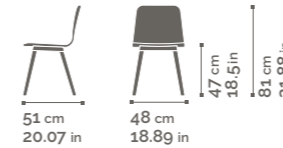

TECLA SOFT SE04B

SE04A: high backrest 88 cm - 34.64 in
depth 53.5 cm - 21.06 in
● 0.95 m 6.4 kg
1.04 yd 14.11 lb

TECLA SOFT SB04B

SB04A: high backrest 88 cm - 34.64 in
depth 53.5 cm - 21.06 in
● 1.4 m 8.4 kg
1.53 yd 18.52 lb

TECLA WOOD

Collection
design ALAN DE LA COBA

Chair and stool. Beech or metal frame. Beech or oak veneered plywood shell.

SE02B / SE02A / SE05B / SE05A / SG02B / SG02A / PF02

TECLA WOOD SE02B

SE02A: high backrest 87 cm - 34.25 in
depth 53.5 cm - 21.06 in  6 kg - 13.23 lb

TECLA WOOD SG02B

SG02A: high backrest 98 cm - 38.58 in
depth 51.5 cm - 20.27 in

TECLA WOOD SE05B

SE05A: high backrest 87 cm - 34.25 in
depth 53.5 cm - 21.06 in  6.2 kg - 13.67 lb

TECLA WOOD PF02

TECLA

*Chair
aniline
finish in
Sabbia.*