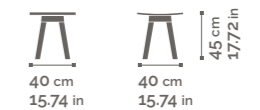

TECLA SOFT SE04B

SE04A: high backrest 88 cm - 34.64 in
depth 53.5 cm - 21.06 in
● 0.95 m 6.4 kg
1.04 yd 14.11 lb

TECLA SOFT SB04B

SB04A: high backrest 88 cm - 34.64 in
depth 53.5 cm - 21.06 in
● 1.4 m 8.4 kg
1.53 yd 18.52 lb

TECLA WOOD

Collection
design ALAN DE LA COBA

Chair and stool. Beech or metal frame. Beech or oak veneered plywood shell.

SE02B / SE02A / SE05B / SE05A / SG02B / SG02A / PF02

TECLA WOOD SE02B

SE02A: high backrest 87 cm - 34.25 in
depth 53.5 cm - 21.06 in  6 kg - 13.23 lb

TECLA WOOD SG02B

SG02A: high backrest 98 cm - 38.58 in
depth 51.5 cm - 20.27 in

TECLA WOOD SE05B

SE05A: high backrest 87 cm - 34.25 in
depth 53.5 cm - 21.06 in  6.2 kg - 13.67 lb

TECLA WOOD PF02

TECLA

*Chair
aniline
finish in
Sabbia.*