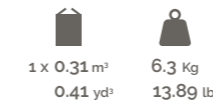

TECLA WOOD

Collection
design ALAN DE LA COBA

Chair and stool. Beech or metal frame. Beech or oak veneered plywood shell.

SE02B / SE02A / SE05B / SE05A / SG02B / SG02A / PF02

TECLA WOOD SE02B

SE02A: high backrest 87 cm - 34.25 in
depth 53.5 cm - 21.06 in  6 kg - 13.23 lb

TECLA WOOD SG02B

SG02A: high backrest 98 cm - 38.58 in
depth 51.5 cm - 20.27 in

TECLA WOOD SE05B

SE05A: high backrest 87 cm - 34.25 in
depth 53.5 cm - 21.06 in  6.2 kg - 13.67 lb

TECLA WOOD PF02

TECLA

*Chair
aniline
finish in
Sabbia.*