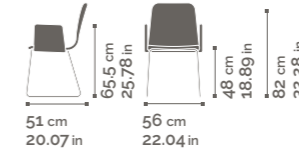

Chair, armchair and stool. Beech or metal frame, fully upholstered shell.

SE01B / SE01A / SB01B / SB01A / SE04B / SE04A
SB04B / SB04A / SG01B / SG01A

TECLA SOFT SE01B

SE01A: high backrest 88 cm - 34.64 in
depth 53.5 cm - 21.06 in
● 0.95 m 6.2 kg
1.04 yd 13.67 lb

TECLA SOFT SB01B

SB01A: high backrest 88 cm - 34.64 in
depth 53.5 cm - 21.06 in
● 1.4 m 8.2 kg
1.53 yd 18.08 lb

TECLA SOFT SG01B

SG01A: high backrest 99 cm - 38.97 in
depth 51.5 cm - 20.27 in
● 1 x 0.31 m² 0.85 m 6.5 kg
0.41 yd² 0.93 yd 14.33 lb

TECLA SOFT SE04B

SE04A: high backrest 88 cm - 34.64 in
depth 53.5 cm - 21.06 in
● 0.95 m 6.4 kg
1.04 yd 14.11 lb

TECLA SOFT SB04B

SB04A: high backrest 88 cm - 34.64 in
depth 53.5 cm - 21.06 in
● 1.4 m 8.4 kg
1.53 yd 18.52 lb