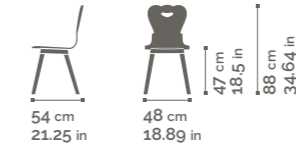

TECLA SOFT SE04B

SE04A: high backrest 88 cm - 34.64 in
depth 53.5 cm - 21.06 in
● 0.95 m 6.4 kg
1.04 yd 14.11 lb

TECLA SOFT SB04B

SB04A: high backrest 88 cm - 34.64 in
depth 53.5 cm - 21.06 in
● 1.4 m 8.4 kg
1.53 yd 18.52 lb

TECLA WOOD SG02B

SG02A: high backrest 98 cm - 38.58 in
depth 51.5 cm - 20.27 in

TECLA WOOD SE05B

SE05A: high backrest 87 cm - 34.25 in
depth 53.5 cm - 21.06 in  6.2 kg - 13.67 lb

TECLA WOOD PF02

TECLA

*Chair
aniline
finish in
Sabbia.*

Collection
design **ALAN DE LA COBA**

Chair.
Beechwood frame
and plywood shell.
Decorative opening
in the backrest.

SE01 / SE02

TECLA ALPINA SE01

2 x 0.34 m²
0.45 yd² 6 Kg
13.23 lb

SE02: with upholstered panel
high 49 cm - 19.29 in