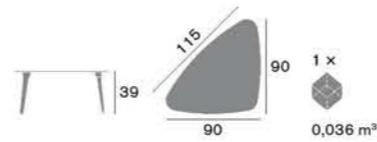

> Sprig 1650 PO B97F

Prodotto / Product
Spring ®

Design by
Edi & Paolo Ciani Design

Essenza / Essence Faggio, Frassino,
Rovere, Noce Canaletto / Beech, Ash,
Oak, American Walnut

Spring 1650 PO B97F
Dimensioni / Sizes

Spring 1655 T01 B44F
Dimensioni / Sizes

Spring 1655 T02 B44F
Dimensioni / Sizes

Spring 1655 T03 B43F
Dimensioni / Sizes

Spring 1655 T04 B44F
Dimensioni / Sizes

Basi per Tavolino / Bases for coffee table

B01G