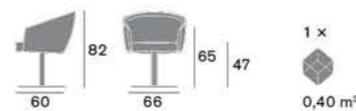

Prodotto / Product  
Sfer ®

Design by  
Edi & Paolo Ciani Design

Scocca / Shell Poliuretano / Polyurethane  
Base / Base Metallo, Faggio  
/ Metal, Beech

**Sfer 1560 PO B01G / B01GR**  
Dimensioni / Sizes